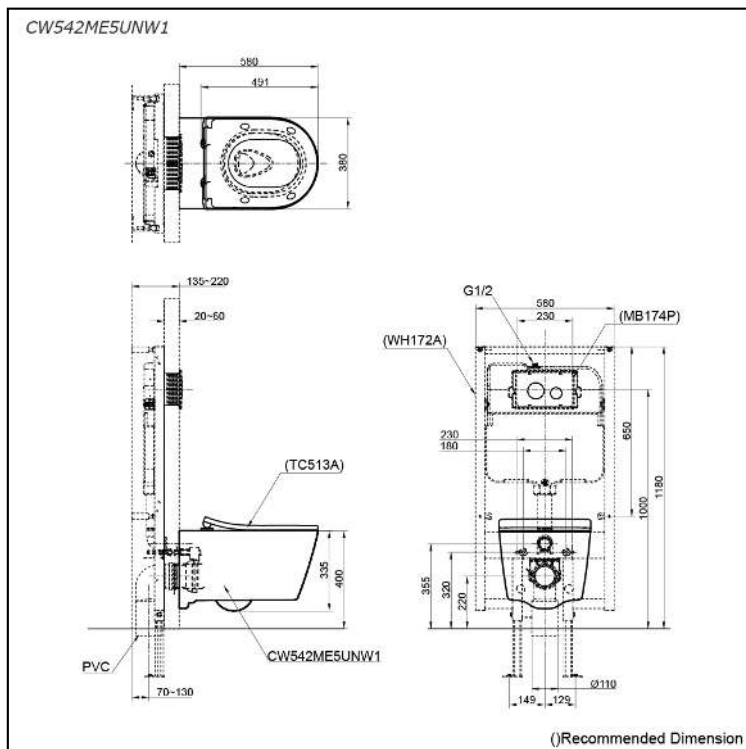

CONTEMPORARY I WALL HUNG TOILET

Features

- Sleek and Stylish Design
- TORNADO FLUSH for powerful flushing effect with less amount of water
- WATER SAVING
- CEFIONTECT technology; super smooth ion barrier glazing for a clean Toilet bowl

Specifications

| | |
|-----------------|-------------------|
| Flush system: | TORNADO FLUSH |
| Water Use: | 4.5L / 3L |
| Rough-in: | H=220 mm |
| Bowl Shape: | D-Shape |
| Water Pressure: | 0.05MPa~0.75MPa |
| Size: | 380Wx580Dx335H mm |

Parts description

Fittings not included

- **CW542ME5UNW1**
D-Shape Wall Hung Closet Bowl (P-Trap)
(w/o Concealed Washlet Connection)
(Rough-in 220)

Optional Parts

- WH172A
Concealed Cistern w/Frame
- TC513A
Seat & Cover
- MB174P
Flush Panel
- MB170P
Flush Panel
- MB176G
Flush Panel