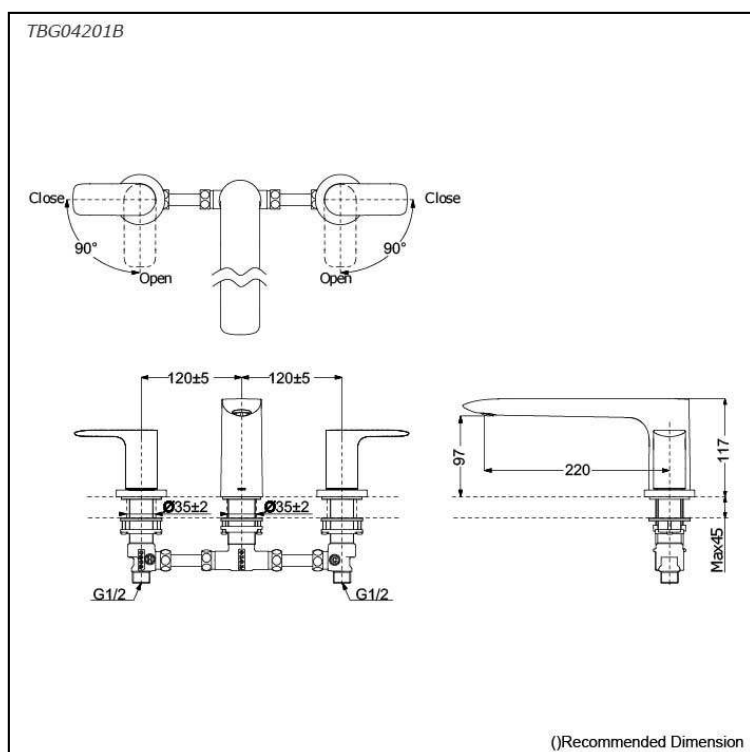

GA Series
Bath Filler without Shower
(3-Holes)

Features

- Contemporary styling
- TOTO original cartridge for smooth control
- Safety control with heat insulating handle.
- High corrosion resistance plating

Specifications

Finish: Chrome
Material: Brass
Water Pressure: 0.07Mpa~1.0Mpa

Parts description

- **TBG04201B**
Bath Filler without Shower (3-Holes)

Flow Rate

TBG04201B