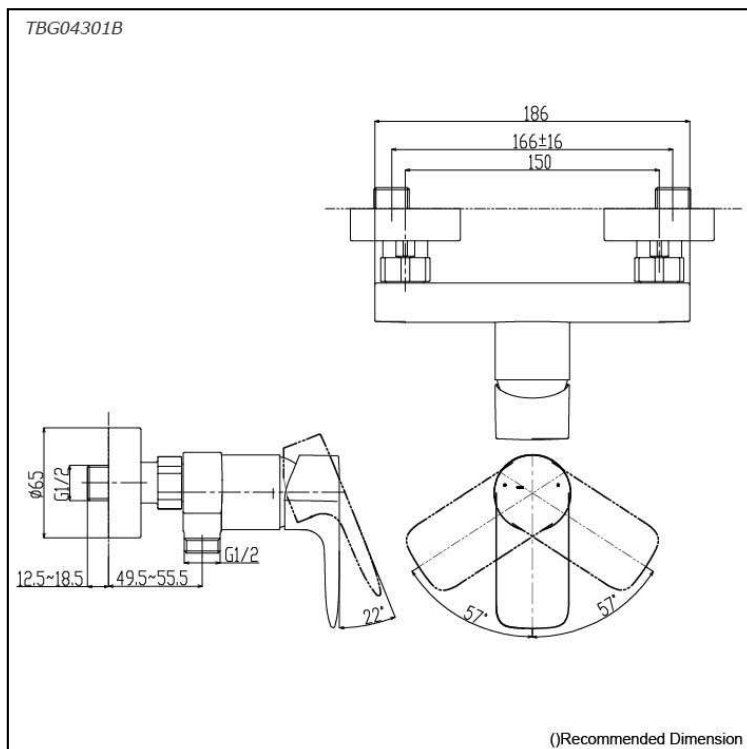

### Specifications

Finish: Chrome  
Material: Brass  
Water Pressure: 0.05Mpa~1.0Mpa

### Parts description

- **TBG04301B**  
Exposed Single Lever Shower Mixer