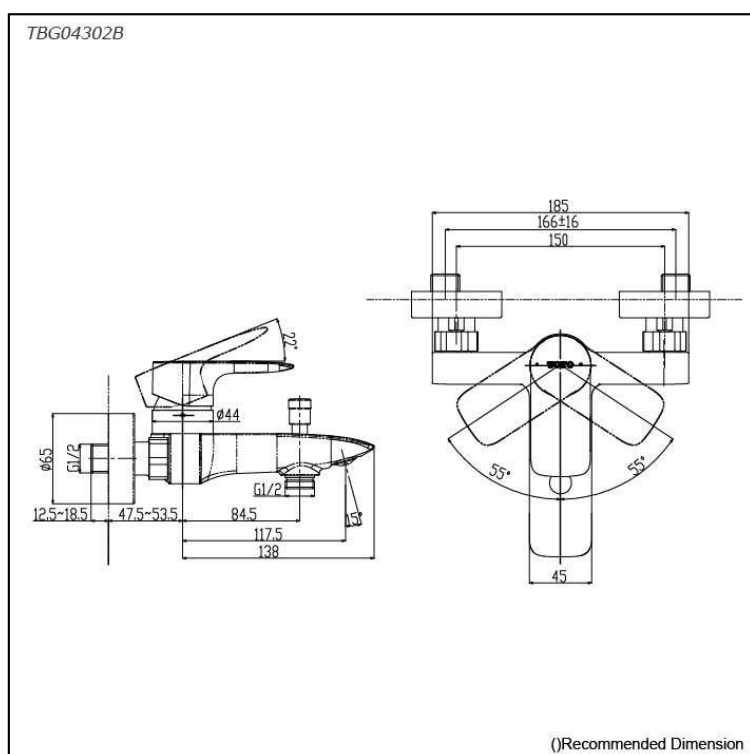

GA Series
Exposed Single Lever Bath & Shower Mixer

Features

- Design Concept is Gorgeous and Advance.
- TOTO original cartridge for smooth control
- High corrosion resistance plating

Specifications

Finish: Chrome
Material: Brass
Water Pressure: 0.05Mpa~1.0Mpa

Parts description

- **TBG04302B**
Exposed Single Lever Bath & Shower Mixer

Flow Rate

TBG04302B