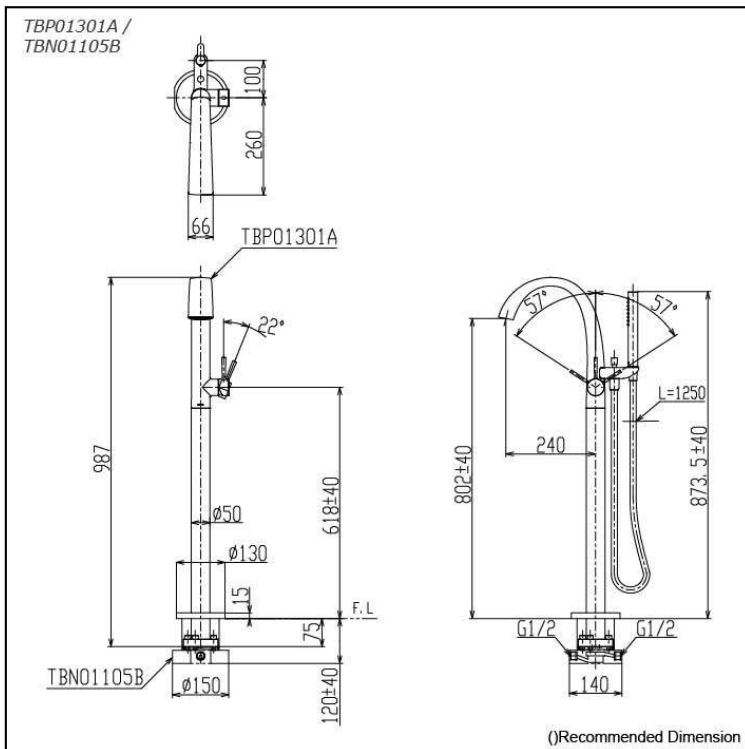

ZN Series
Floor-Standing Bath & Shower Set

Features

- Design Concept is Gorgeous and Organic
- 1 mode function hand shower (Round Shape, Comfort Wave)

Specifications

Material: Brass (Faucet)
Brass (Hand Shower)

Water Pressure: 0.05Mpa~1.0Mpa

Parts description

- **TBP01301A**
Floor-Standing Bath & Shower Set
- **TBN01105B**
Floor Standing Bathtub Filler Base

Colors

TBP01301A #BN (Brushed Nickel)
TBP01301A #PC (Polished Chrome)

Flow Rate

TBP01301A /
TBN01105B

Spout

Flow Rate

TBP01301A /
TBN01105B

Hand Shower