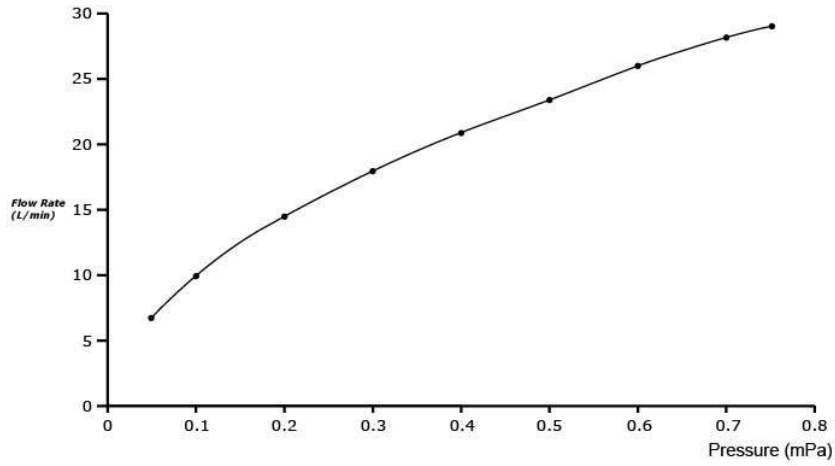

Water Pressure: 0.05Mpa~1.0Mpa

Parts description

- **TBP01301A**
Floor-Standing Bath & Shower Set
- **TBN01105B**
Floor Standing Bathtub Filler Base

Colors

TBP01301A #BN (Brushed Nickel)
TBP01301A #PC (Polished Chrome)

Flow Rate

TBP01301A /
TBN01105B

Spout

Flow Rate

TBP01301A /
TBN01105B

Hand Shower