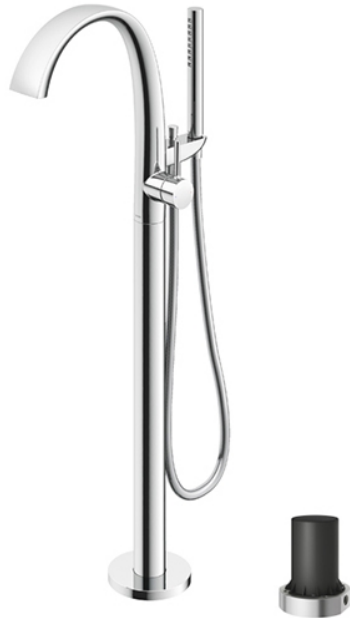

ZN Series
Floor-Standing Bath & Shower Set

Features

- Design Concept is Gorgeous and Organic
- 1 mode function hand shower (Round Shape, Comfort Wave)

Specifications

Material: Brass (Faucet)
Brass (Hand Shower)

Water Pressure: 0.05Mpa~1.0Mpa

Parts description

- **TBP01301A**
Floor-Standing Bath & Shower Set
- **TBN01105B**
Floor Standing Bathtub Filler Base

Colors

TBP01301A #BN (Brushed Nickel)
TBP01301A #PC (Polished Chrome)

Flow Rate

TBP01301A /
TBN01105B

Spout

Flow Rate

TBP01301A /
TBN01105B

Hand Shower