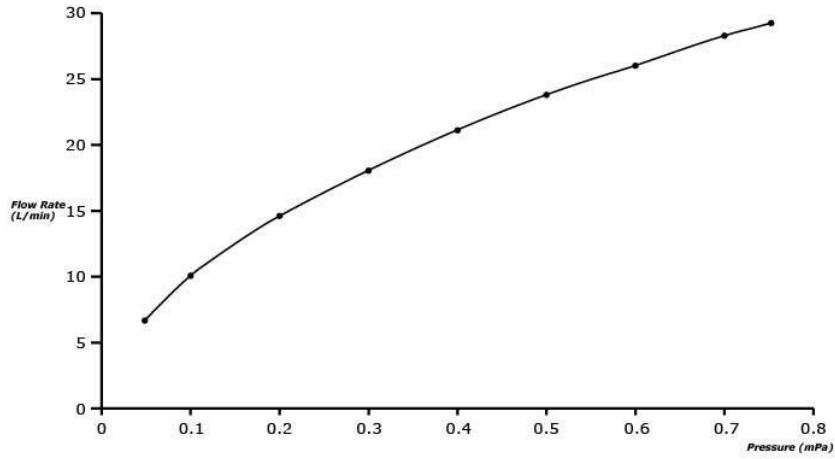

### Parts description

- **TBP02303A**  
Floor-Standing Bath & Shower Set
- **TBN01105B**  
Floor Standing Bathtub Filler Base

## Flow Rate

TBP02303A /  
TBN01105B

Spout