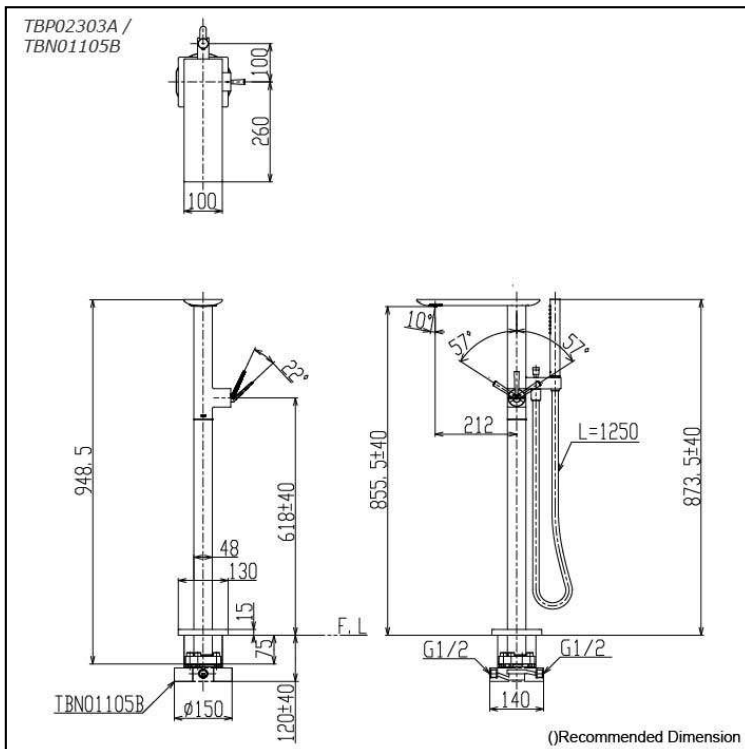

### Specifications

Finish: Chrome  
 Material: Brass (Faucet)  
 Brass (Hand Shower)  
 Water Pressure: 0.05Mpa~1.0Mpa

### Parts description

- **TBP02303A**  
Floor-Standing Bath & Shower Set
- **TBN01105B**  
Floor Standing Bathtub Filler Base

## Flow Rate

TBP02303A /  
TBN01105B

Spout

## Flow Rate

TBP02303A /  
TBN01105B

Hand Shower