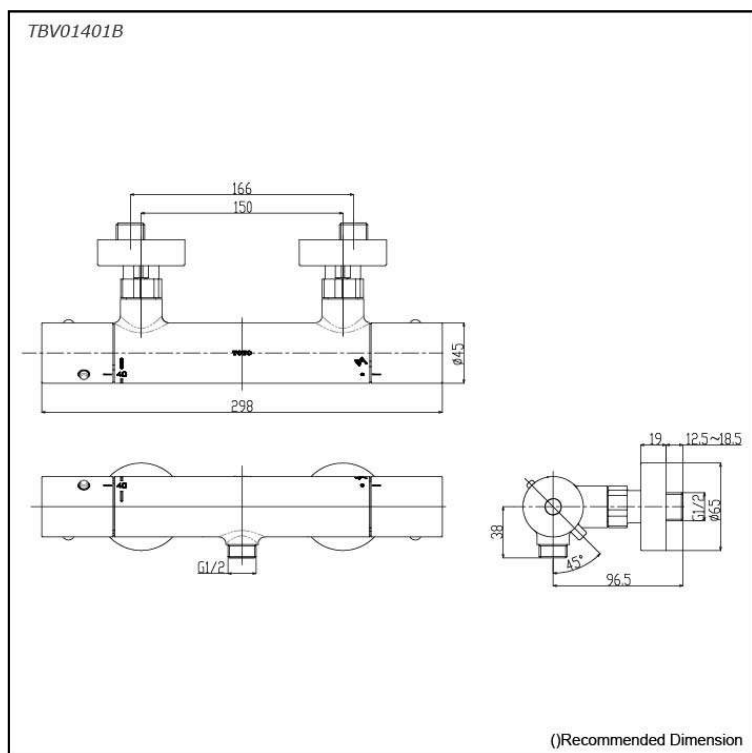

### Specifications

Finish: Chrome

Material: Brass

Water Pressure: 0.05Mpa~0.5Mpa

### Parts description

- **TBV01401B**  
Thermostat Shower (Shower)