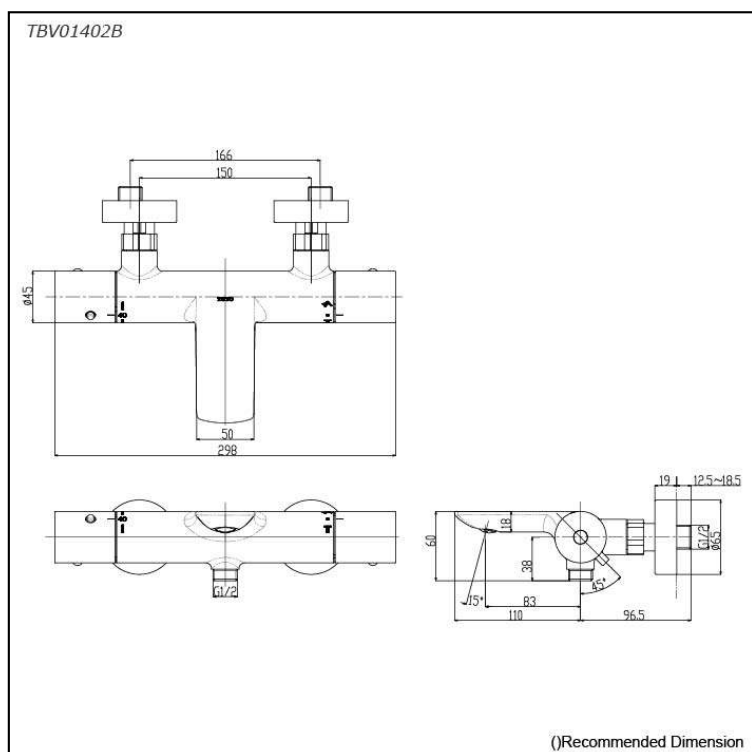

### Specifications

Finish: Chrome  
Material: Brass  
Water Pressure: 0.05mpa~0.5Mpa

### Parts description

- **TBV01402B**  
Thermostat Shower (Shower & Bath)