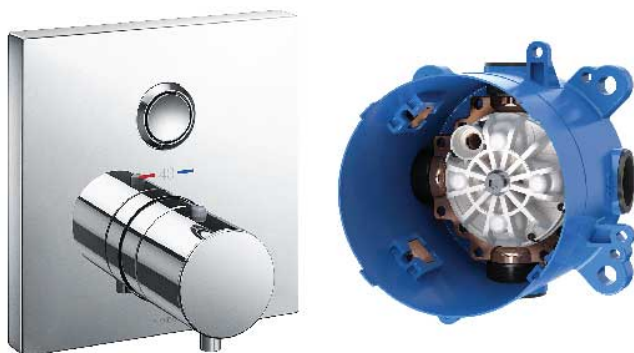

*G Selection Showers
Thermostat Controller with On/Off Valve
(Touch Type / Square)*

Features

- Easy control with touch type button
- SMA Thermostat valve with heat insulation

Specifications

Plate Material : ABS Plastic

Valve Material: Brass

Parts description

- **TBV02405B**
Thermostat Controller with On/Off Valve
(Touch Type) (Square)
- **TBN01001B**
Concealed Box