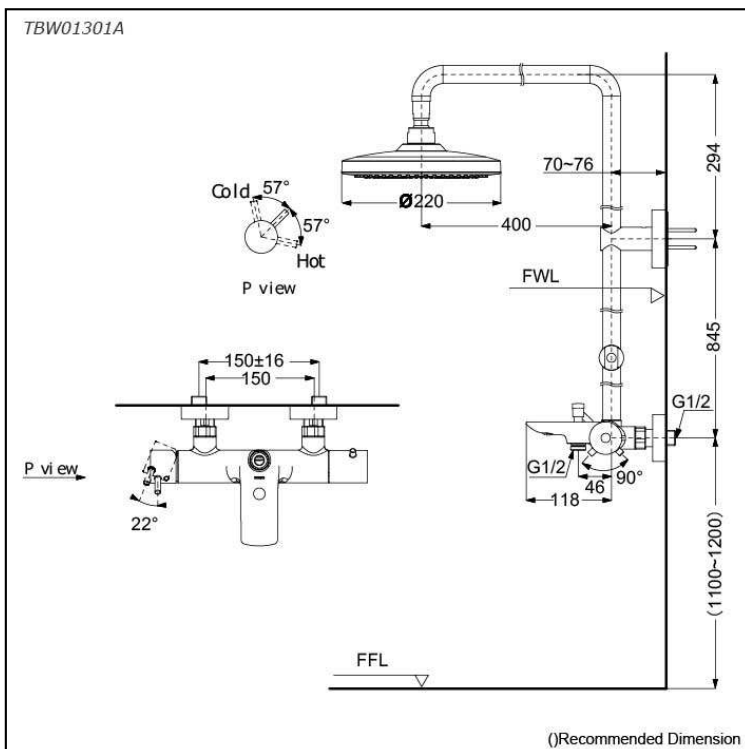

### Specifications

Water Pressure: 0.05 Mpa ~ 1.0 Mpa

Finish: Chrome

Material: Brass (Body)  
 Plastic (Shower)

Dimension: Diameter: 220mm

Shape: Round

### Parts description

- **TBW01301A**  
 Shower Column  
 Round Overhead Shower (w/ Spout and Mixer) (w/o Hand Shower) (1 mode)

## Flow Rate

TBW01301A