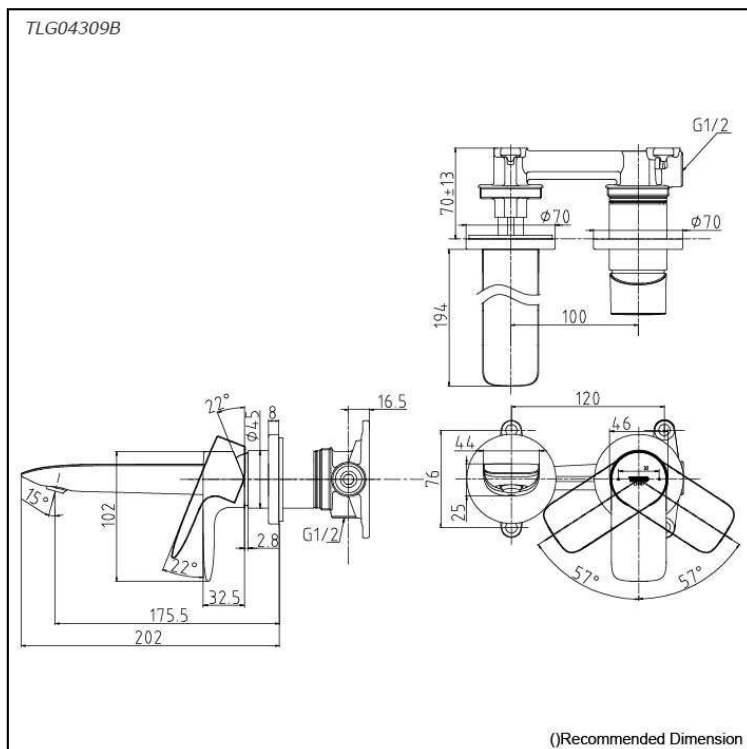

GA Series
 Wall-Mount Single Lever Lavatory Faucet
 (Short Spout) (w/o Pop-up Waste)

Features

- Design Concept is Gorgeous and Advance.
- TOTO original cartridge for smooth control
- High corrosion resistance plating
- TOTO aerated water technology, ECOCAP adds air to the water to achieve full water

Specifications

Finish: Chrome
 Material: Brass
 Water Pressure: 0.05Mpa~1.0Mpa

Parts description

- **TLG04309B**
 Wall-Mount Single Lever Lavatory Faucet
 (Short Spout) (w/o) waste fitting

Flow Rate

TLG04309B