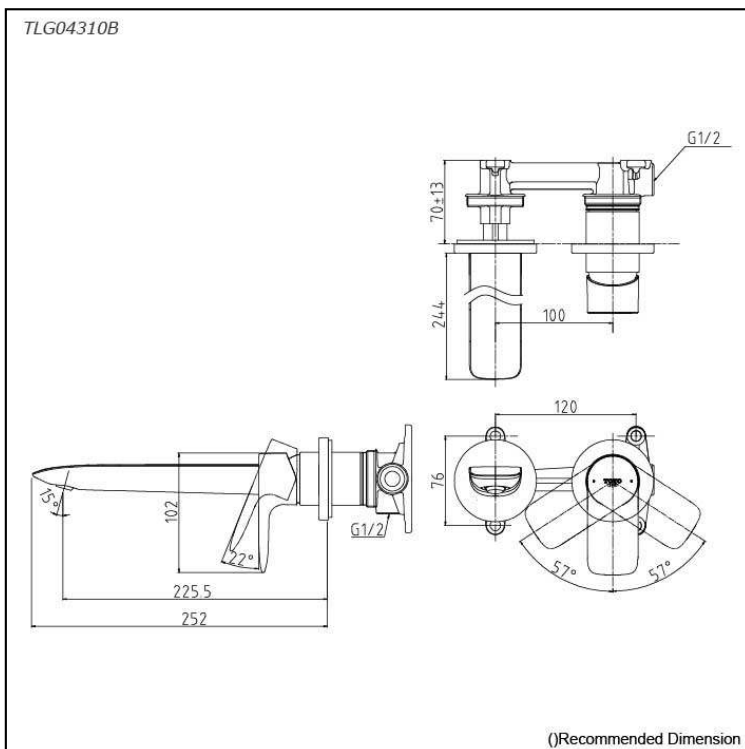

GA Series
 Wall-Mount Single Lever Lavatory Faucet
 (Long Spout) (w/o Pop-up Waste)

Features

- Design Concept is Gorgeous and Advance.
- TOTO original cartridge for smooth control
- High corrosion resistance plating
- TOTO aerated water technology, ECOCAP adds air to the water to achieve full water

Specifications

Finish: Chrome
 Material: Brass
 Water Pressure: 0.05Mpa~1.0Mpa

Parts description

- **TLG04310B**
 Wall-Mount Single Lever Lavatory Faucet
 (Long Spout) (w/o) waste fitting

Flow Rate

TLG04310B