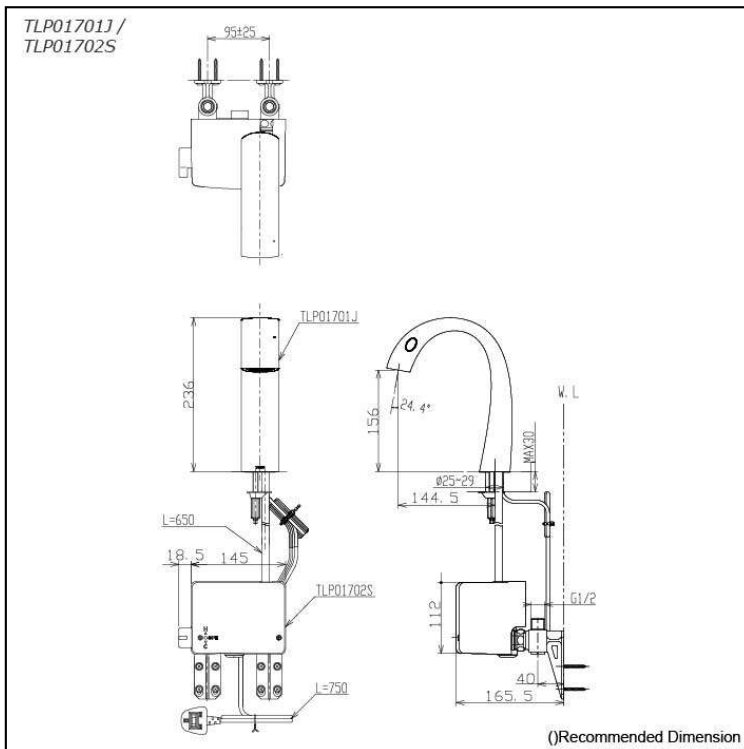

Specifications

Material: Brass
Water Usage: 3.0L/min
Water Pressure: 0.05MPa~1.0MPa

Parts description

- **TLP01701J**
Auto Faucet (Spout Only)
- **TLP01702S**
AC100v~240v Operated Controller Plug - (Type-G)

Colors

TLP01701J #BN (Brushed Nickel)

Flow Rate

TLP01701J /
TLP01702S