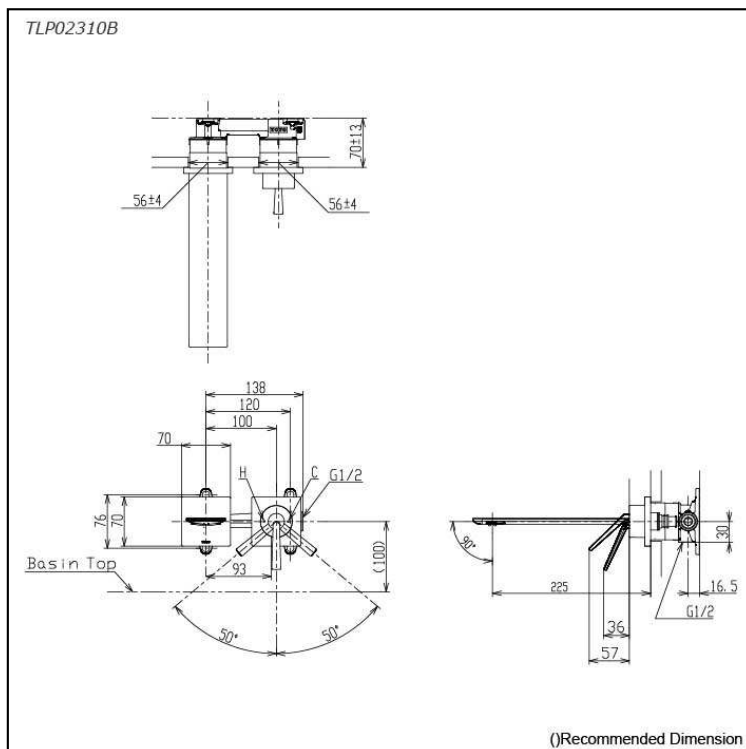

### Specifications

Finish: Chrome  
 Material: Stainless Steel  
 Water Pressure: 0.05Mpa~1.0Mpa

### Parts description

- **TLP02310B**  
 Wall-Mount Single Lever Lavatory Faucet  
 (Long Spout) (w/o Waste Fittings)

# Flow Rate

TLP02310B