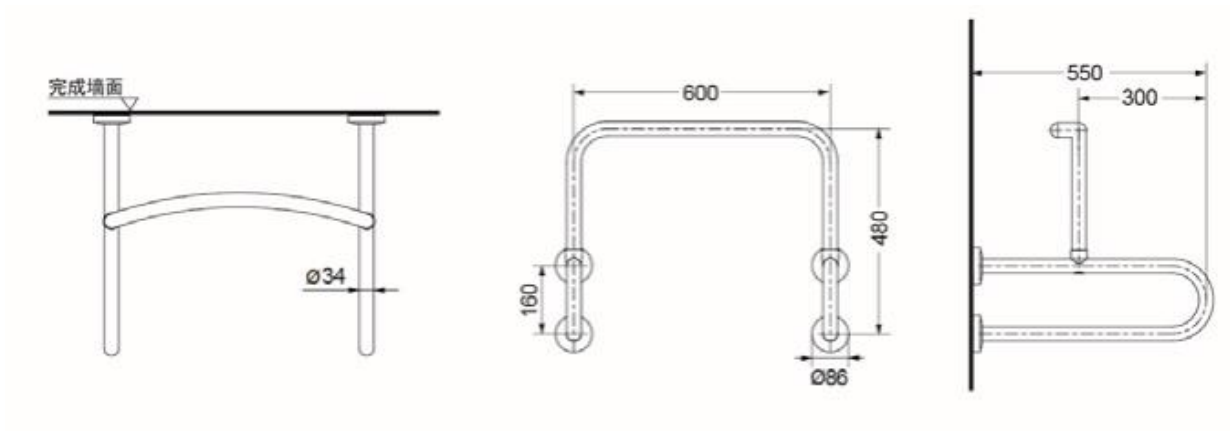

TOTO

Perfection by Design

Type No. : T112CU2#NW1
Description : Urinal Grab Bar in White
Size : 600 x 550 x 480mm

Technical Specification :

Copyright © W. ATELIER SDN. BHD., All rights reserved.

All photos and specification in this brochure are only for illustration and do not necessarily represent the final standard specification. Manufacturer reserve the rights to make further improvements and changes, where appropriate during design development. Therefore, they shall not form part of an offer or contract.