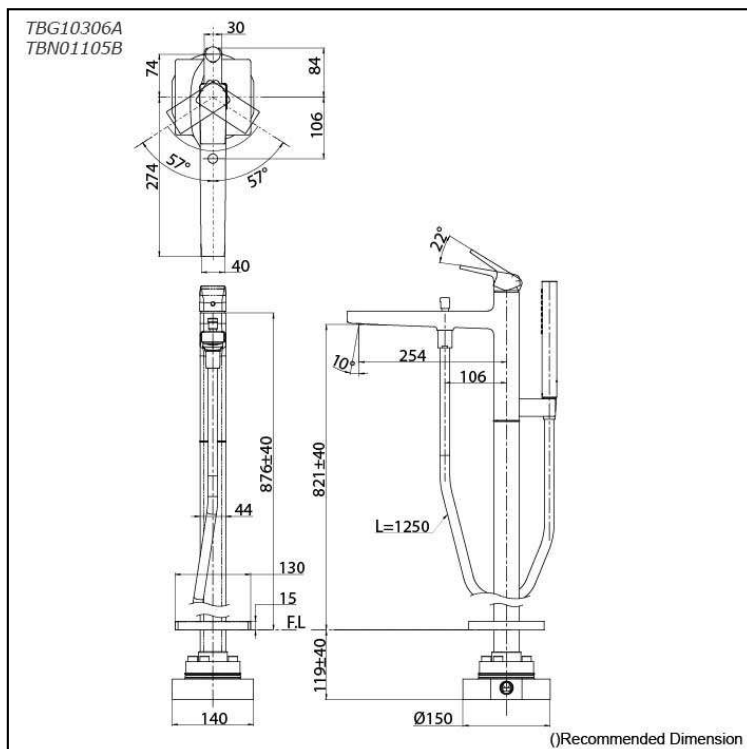

### Specifications

Finish: Chrome  
Material: Brass  
Water Pressure: 0.05MPa~1.0MPa

### Parts description

- **TBG10306A**  
Floor-standing Bath & Shower Set
- **TBN01105B**  
Floor-standing Bath Filler Base

### Flow Rate

TBG10306A  
TBN01105B

SPOUT

TBG10306A  
TBN01105B

SHOWER