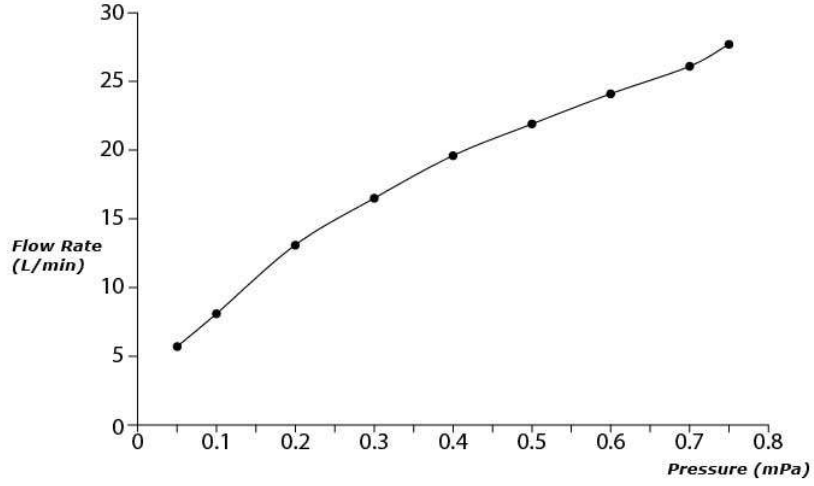

Flow Rate

TBG10306A
TBN01105B

SPOUT