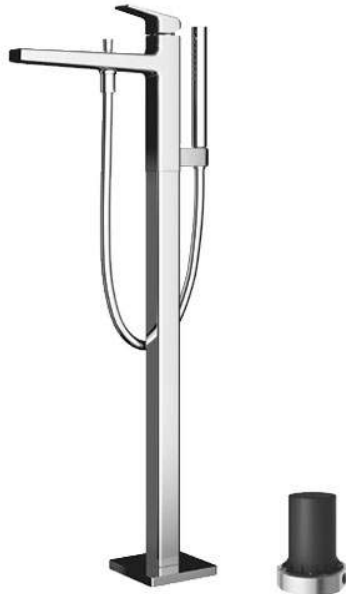

GB Series  
Floor Standing Bath & Shower Set

### Features

- Stately squareness and beveled edges imbue a space with dignity
- Gently beveled with balanced highlights accentuate the shape of the gradually narrowing spout
- High corrosion resistance plating
- Easy Installation and Usage
- Long lasting COMFORT GLIDE mechanism for a smooth operation

### Specifications

Finish: Chrome  
Material: Brass  
Water Pressure: 0.05MPa~1.0MPa

### Parts description

- **TBG10306A**  
Floor-standing Bath & Shower Set
- **TBN01105B**  
Floor-standing Bath Filler Base