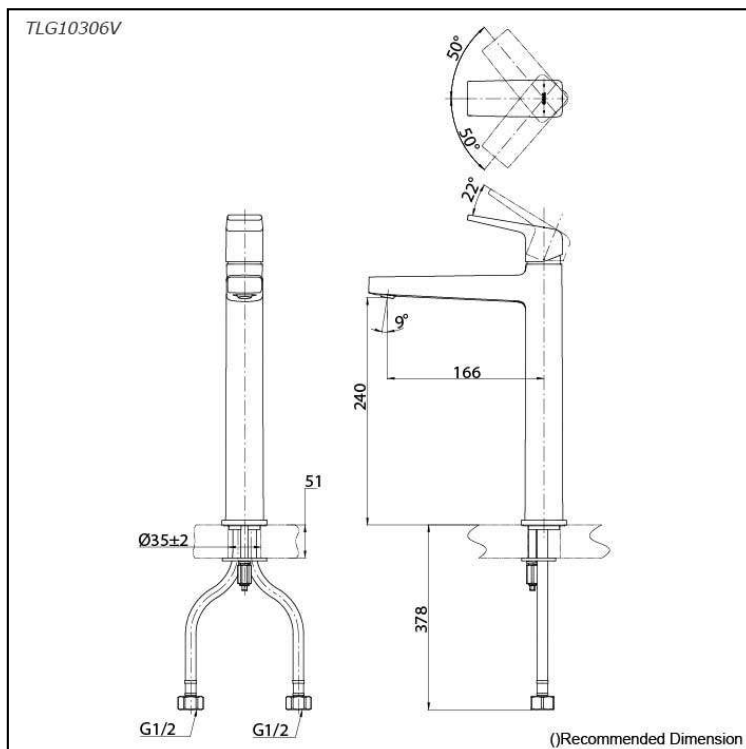

### Specifications

Finish: Chrome  
Material: Brass  
Water Pressure: 0.05MPa~1.0MPa

### Parts description

- **TLG10306V**  
Single Lever Lavatory Faucet  
(w/o Pop-up Waste)