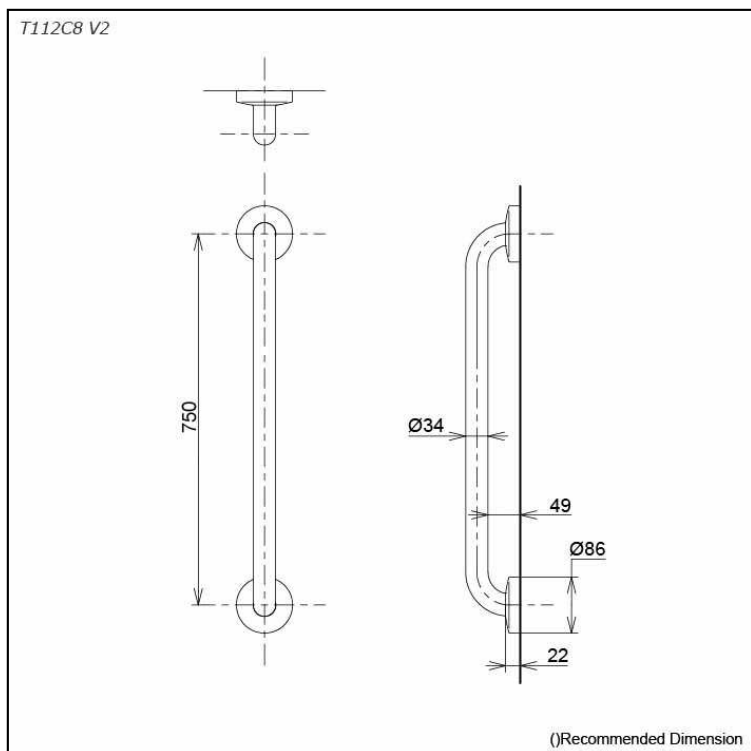

Handrail

Features

- Durable Quality

Specifications

Size: **T112C8 V2** - 750L mm

Size: **T112C8 V3** - 800L mm

Material: Stainless Steel

Coating: Soft PVC

Parts description

- **T112C8 V2**
Handrail
- **T112C8 V3**
Handrail

T112C8 V3

()Recommended Dimension