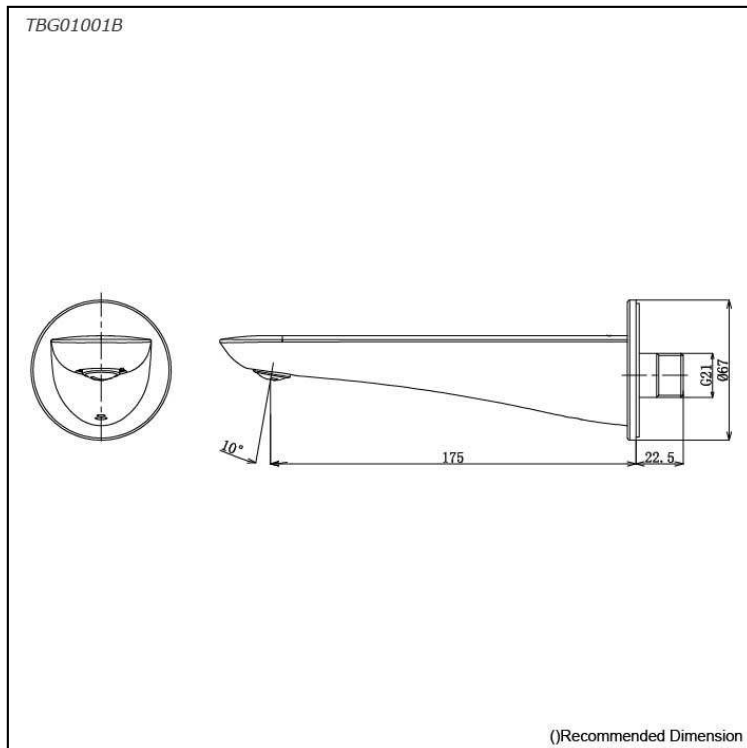

GO Series
Bath Spout

Features

- Contemporary styling

Specifications

Finish: Chrome

Material: Brass

Parts description

- **TBG01001B**
Bath Spout

Flow Rate

TBG01001B