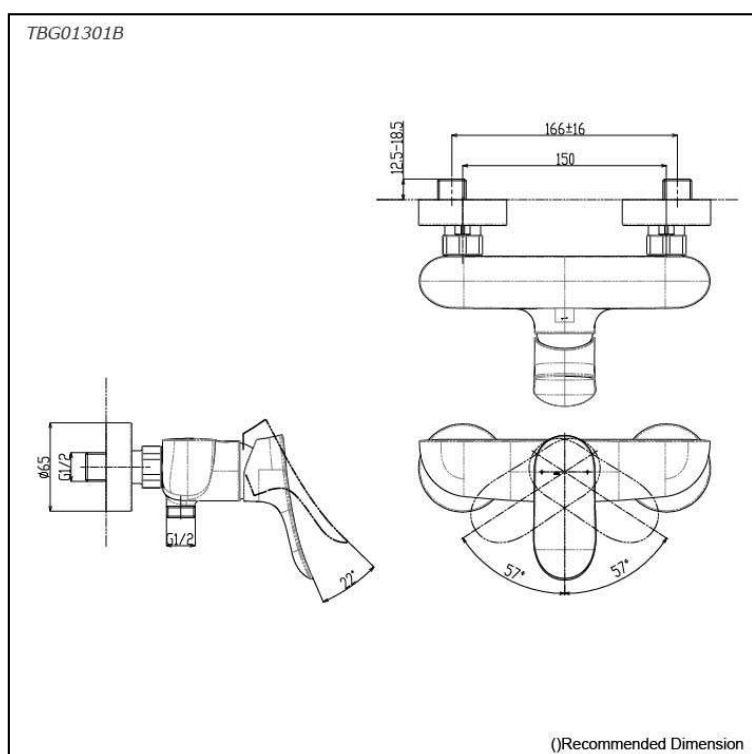

### Specifications

Finish: Chrome  
Material: Brass  
Water Pressure: 0.05Mpa~1.0Mpa

### Parts description

- **TBG01301B**  
Exposed Single Lever Shower Mixer