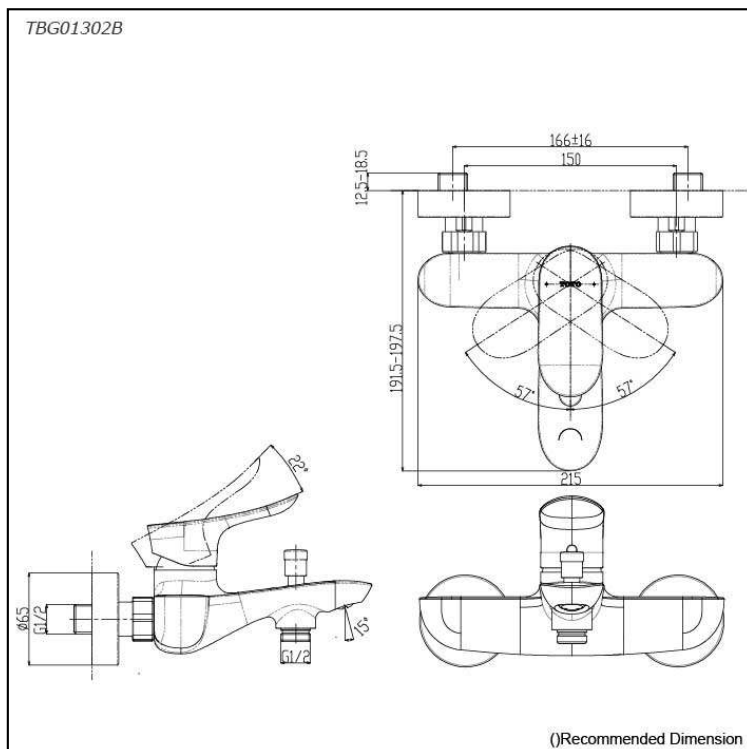

GO Series
Exposed Single Lever Bath & Shower Mixer

Features

- Design Concept is Gorgeous and Organic.

Specifications

Finish: Chrome
Material: Brass
Water Pressure: 0.05Mpa~1.0Mpa

Parts description

- **TBG01302B**
Exposed Single Lever Bath & Shower Mixer

Flow Rate

TBG01302B