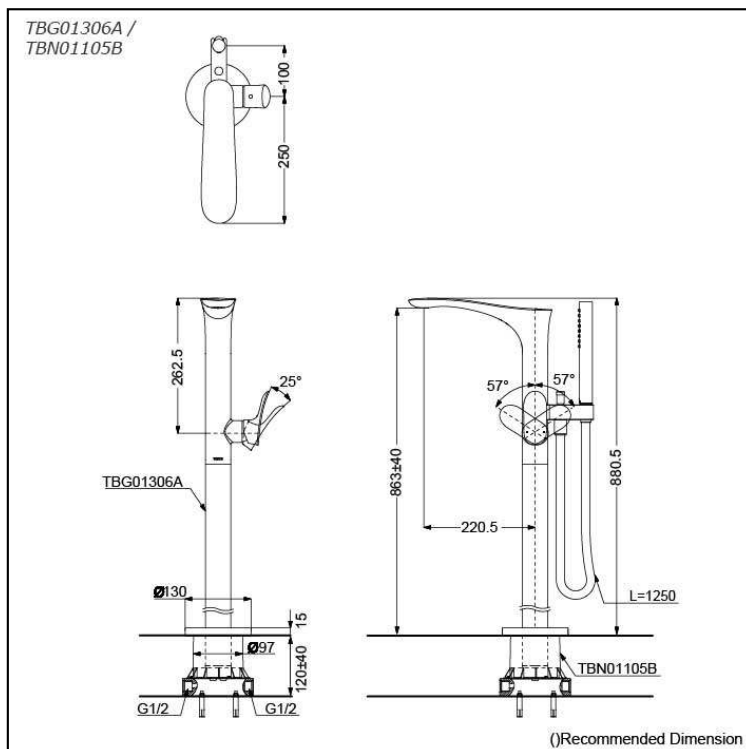

GO Series
Floor-standing Bath & Shower Set

Features

- Design concept is gorgeous and organic
- 1 mode function hand shower (Cylinder Shape, Comfort Wave)

Specifications

Finish: Chrome
Material: Brass (Faucet) Plastic (Hand Shower)

Parts description

- **TBG01306A**
Floor-standing Bath & Shower Set
- **TBN01105B**
Floor Standing Bathtub Filler Base

Flow Rate

TBG01306A /
TBN01105B

Spout

Flow Rate

TBG01306A /
TBN01105B

Hand Shower