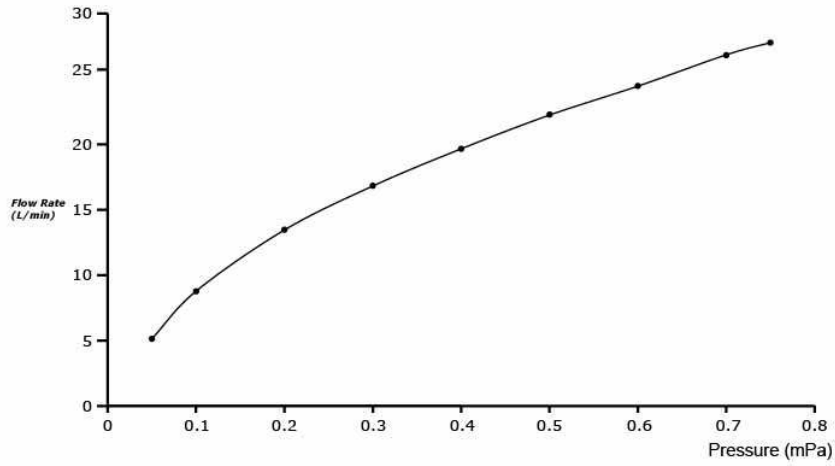

GO Series
Floor-standing Bath & Shower Set

Features

- Design concept is gorgeous and organic
- 1 mode function hand shower (Cylinder Shape, Comfort Wave)

Specifications

Finish: Chrome
Material: Brass (Faucet) Plastic (Hand Shower)

Parts description

- **TBG01306A**
Floor-standing Bath & Shower Set
- **TBN01105B**
Floor Standing Bathtub Filler Base

Flow Rate

TBG01306A /
TBN01105B

Spout

Flow Rate

TBG01306A /
TBN01105B

Hand Shower