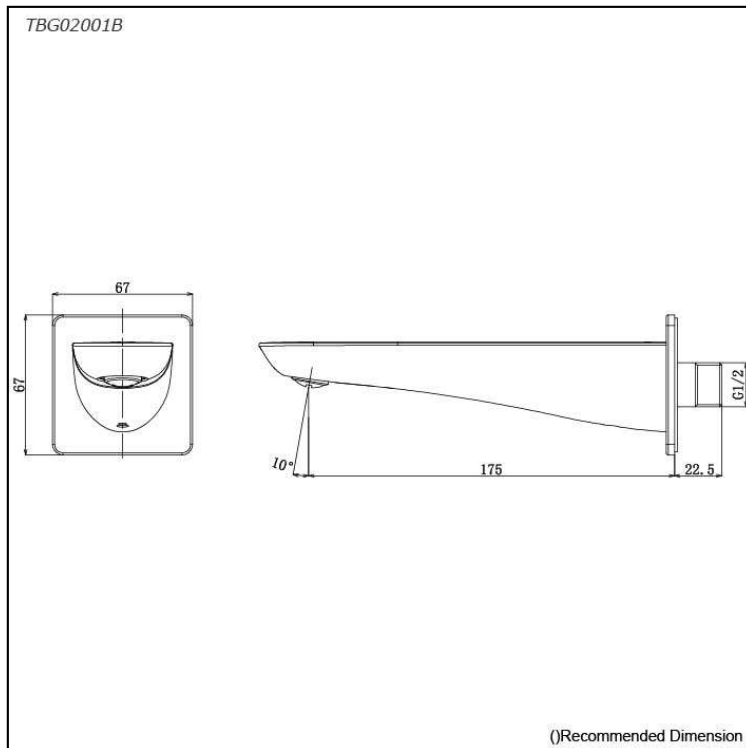

GR Series
Bath Spout

Features

- Design Concept is Gorgeous and Regal

Specifications

Finish: Chrome
Material: Brass

Parts description

- **TBG02001B**
Bath Spout

Flow Rate