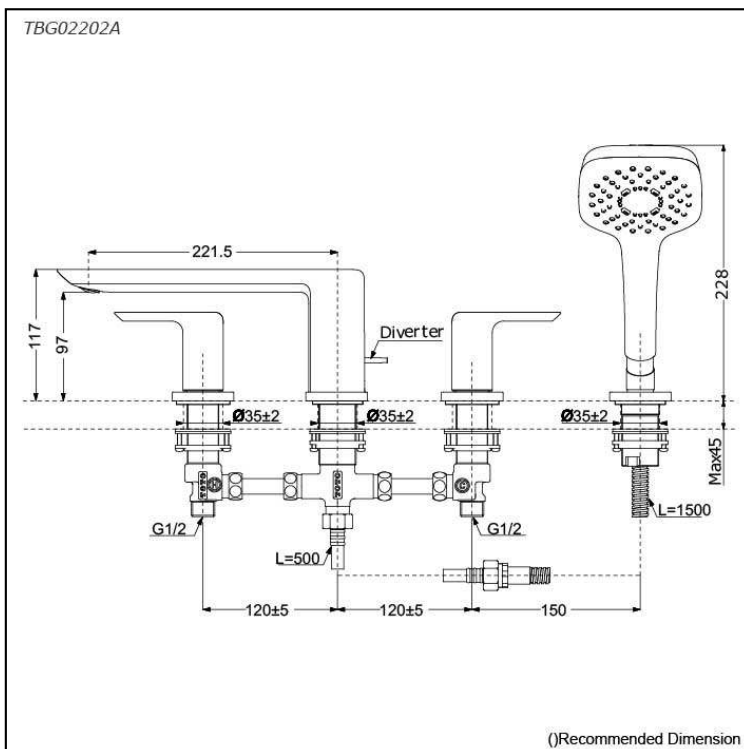

GR Series
Bath & Shower Set
(4-Holes)

Features

- Design Concept is gorgeous and regal
- Safety control with heat insulating handle.
- 1 mode function hand shower (Square Shape, Comfort Wave)

Specifications

Finish: Chrome
 Material: Brass (Faucet)
 Plastic (Hand Shower)
 Water Pressure: 0.1Mpa~1.0Mpa

Parts description

- **TBG02202A**
Bath & Shower Set (4-Holes)

Flow Rate

TBG02202A