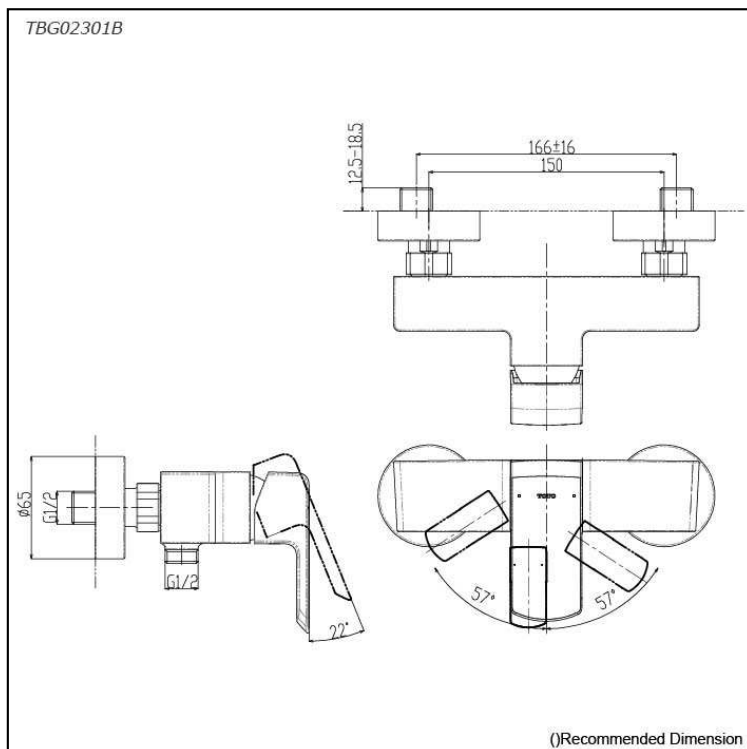

GR Series
Exposed Single Lever Shower Mixer

Features

- Design Concept is Gorgeous and Regal
- TOTO original cartridge for smooth control
- High corrosion resistance plating

Specifications

Finish: Chrome
Material: Brass
Water Pressure: 0.05Mpa~1.0Mpa

Parts description

- **TBG02301B**
Exposed Single Lever Shower Mixer

Flow Rate

TBG02301B