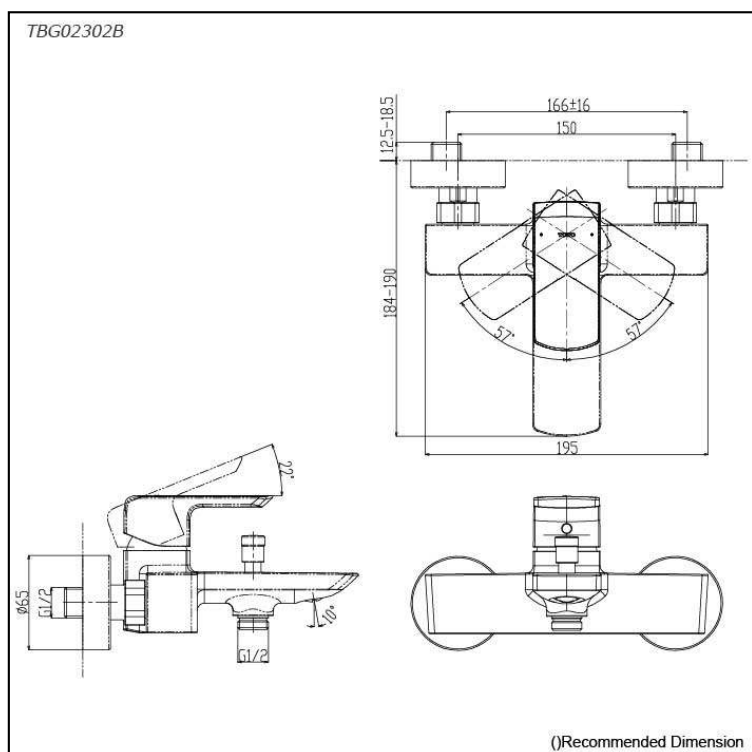

*GR Series
Exposed Single Lever Bath &
Shower Mixer*

Features

- Design Concept is Gorgeous and Regal
- TOTO original cartridge for smooth control
- High corrosion resistance plating

Specifications

Finish: Chrome
Material: Brass
Water Pressure: 0.05Mpa~1.0Mpa

Parts description

- **TBG02302B**
Exposed Single Lever Bath & Shower Mixer

Flow Rate

TBG02302B