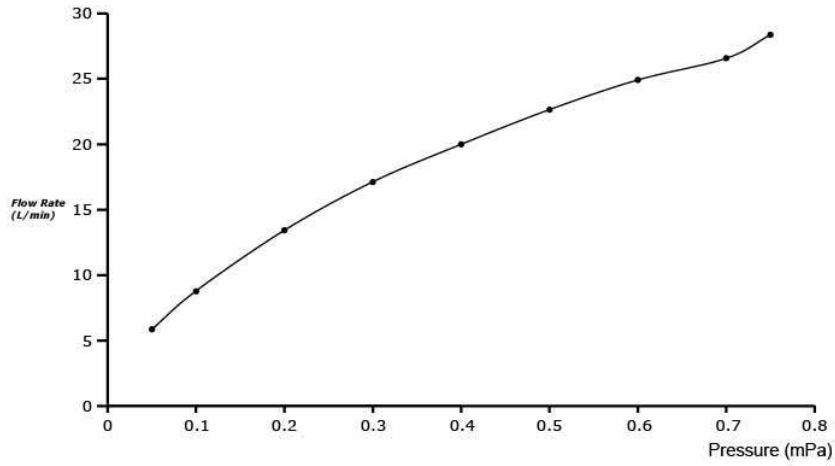

### Parts description

- **TBG02306A**  
Floor-standing Bath & Shower Set
- **TBN01105B**  
Floor-standing Bathtub Filler Base

## Flow Rate

TBG02306A /  
TBN01105B

Spout