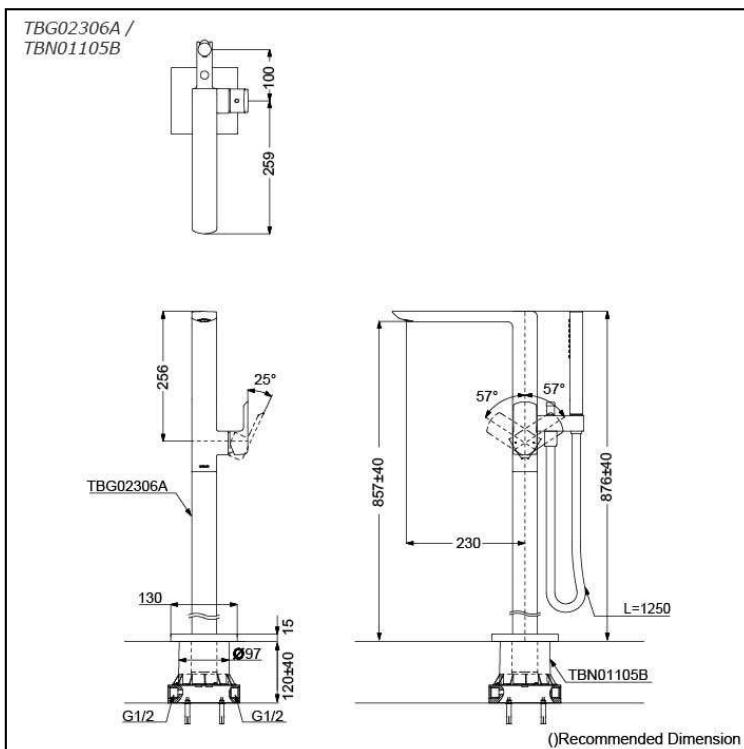

### Specifications

Finish: Chrome  
Material: Brass (Faucet)  
Plastic (Hand Shower)

### Parts description

- **TBG02306A**  
Floor-standing Bath & Shower Set
- **TBN01105B**  
Floor-standing Bathtub Filler Base

## Flow Rate

TBG02306A /  
TBN01105B

Spout