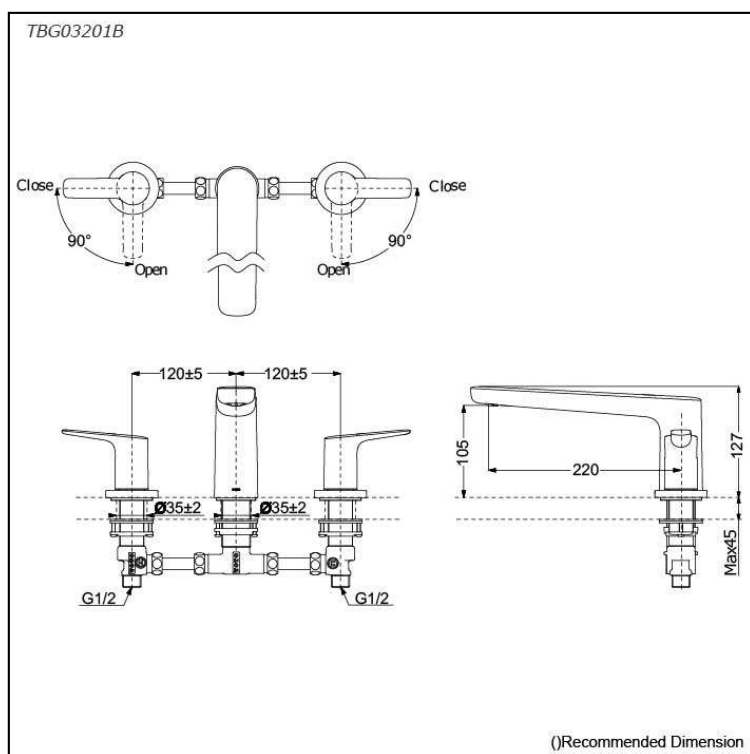

*GS Series
Bath Filler without Shower
(3-Holes)*

Features

- Design concept is gorgeous and smart
- Safety control with heat insulating handle.
- High corrosion resistance plating

Specifications

Finish: Chrome
Material: Brass
Water Pressure: 0.07Mpa~1.0Mpa

Parts description

- **TBG03201B**
Bath Filler without Shower (3-Holes)

Flow Rate

TBG03201B