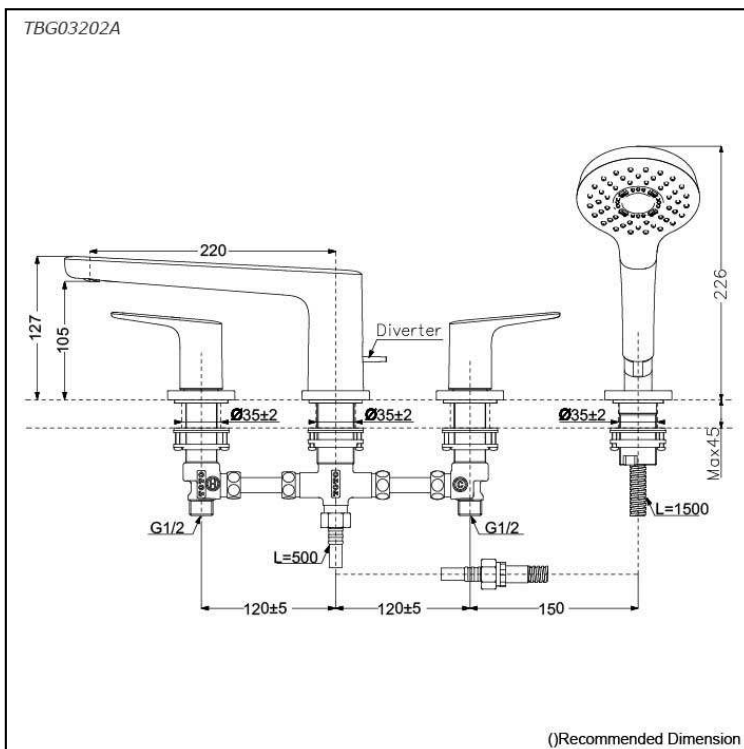

GS Series
Bath & Shower Set
(4-Holes)

Features

- Gorgeous and Smart Design Concept
- Safety control with heat insulating handle.
- 1 mode function hand shower (Square Shape, Comfort Wave)

Specifications

Finish: Chrome
 Material: Brass (Faucet)
 Plastic (Hand Shower)
 Water Pressure: 0.1Mpa~1.0Mpa

Parts description

- **TBG03202A**
Bath & Shower Set (4-Holes)

Flow Rate

TBG03202A