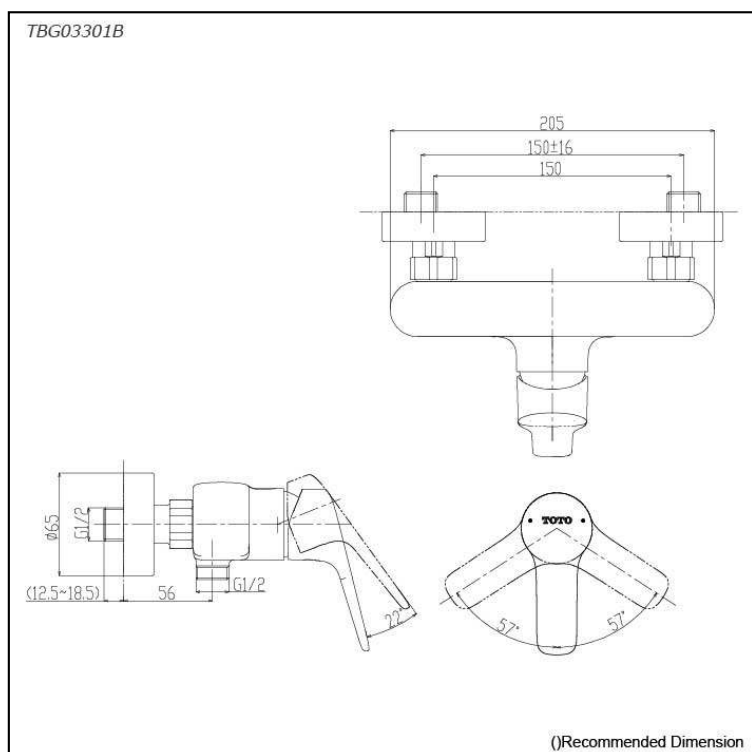

GS Series
Exposed Single Lever Shower Mixer

Features

- Design Concept is Gorgeous and Regal
- TOTO original cartridge for smooth control
- High corrosion resistance plating

Specifications

Finish: Chrome
Material: Brass
Water Pressure: 0.05Mpa~1.0Mpa

Parts description

- **TBG03301B**
Exposed Single Lever Shower Mixer

Flow Rate

TBG03301B