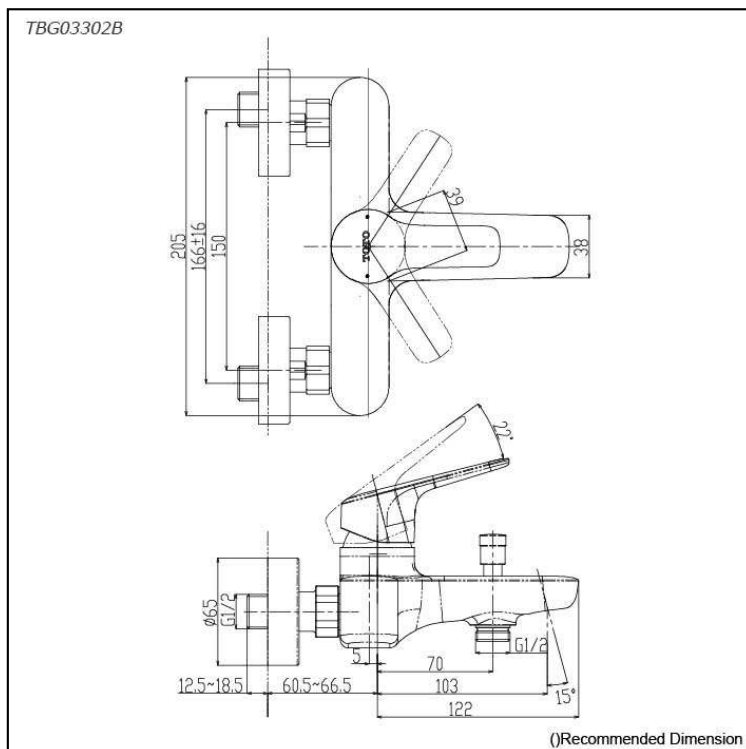

*GS Series
Exposed Single Lever Bath &
Shower Mixer*

Features

- Design Concept is Gorgeous and Regal
- TOTO original cartridge for smooth control
- High corrosion resistance plating

Specifications

Finish: Chrome
 Material: Brass
 Water Pressure: 0.05Mpa~1.0Mpa

Parts description

- **TBG03302B**
Exposed Single Lever Bath & Shower Mixer

Flow Rate

TBG03302B