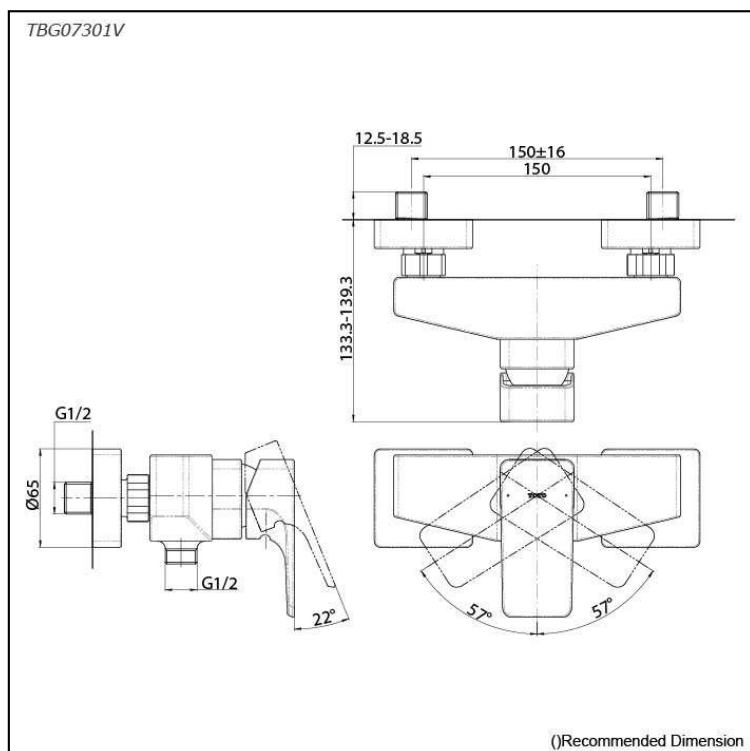

### Specifications

Finish: Chrome  
Material: Brass  
Water Pressure: 0.05MPa~1.0MPa

### Parts description

- **TBG07301V**  
Exposed Single Lever Shower Mixer