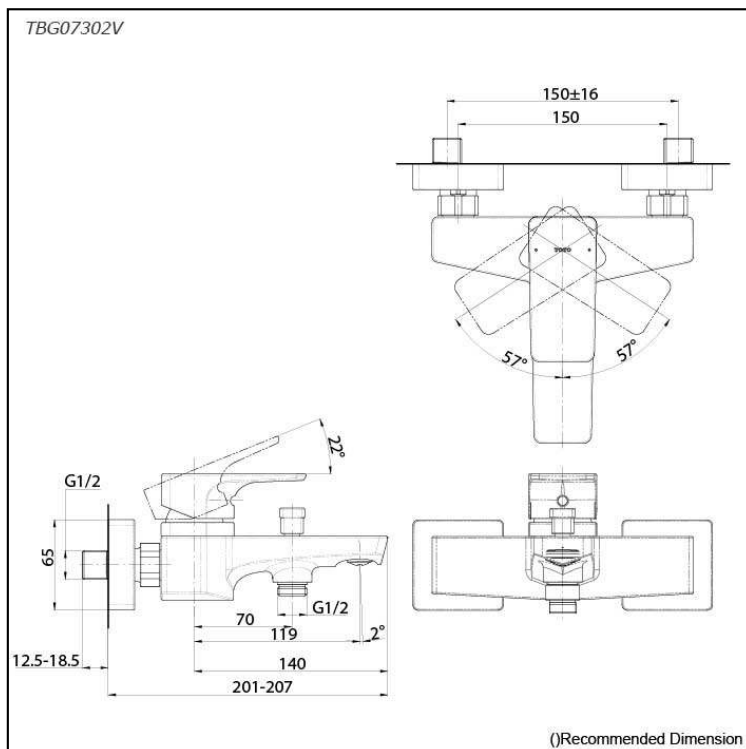

GE Series
Exposed Single Lever Bath &
Shower Mixer

Features

- A beauty of traditional craft in characteristic sculptural form
- V-shaped edge extends up to the end of the spout generate multi sided reflections
- Easy Installation and Usage
- Long lasting, COMFORT GLIDE mechanism for a smooth operation

Specifications

Finish: Chrome
Material: Brass
Water Pressure: 0.05MPa~1.0MPa

Parts description

- **TBG07302V**
Exposed Single Lever Bath & Shower Mixer

Flow Rate

TBG07302V