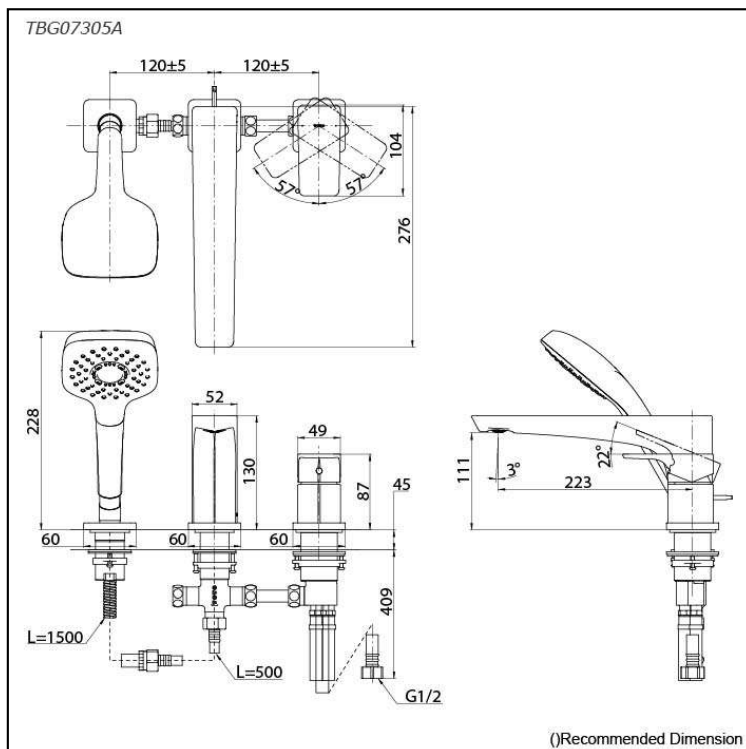

### Features

- A beauty of traditional craft in characteristic sculptural form
- V-shaped edge extends up to the end of the spout generate multi sided reflections
- Easy Installation and Usage
- Long lasting, COMFORT GLIDE mechanism for a smooth operation
- 1 mode function hand shower (COMFORT WAVE)

### Specifications

Finish: Chrome  
Material: Brass  
Water Pressure: 0.05Mpa~1.0Mpa

### Parts description

- **TBG07305A**  
Bath & Shower Set  
(3-Holes)

### Flow Rate

TBG07305A

SPOUT

TBG07305A

SHOWER