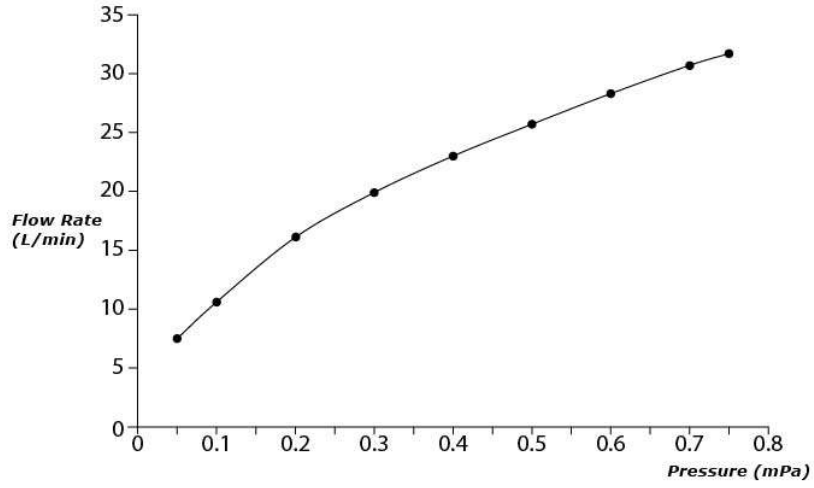

Flow Rate

TBG07305A

SPOUT