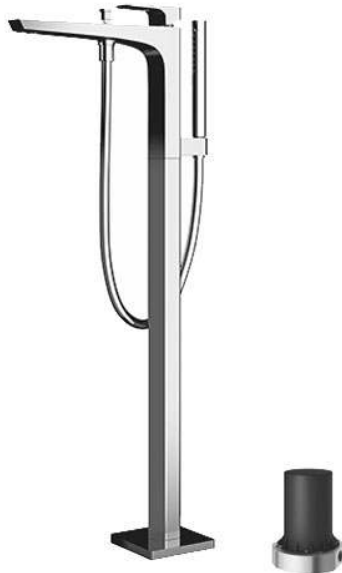

GE Series  
Floor Standing Bath & Shower Set

### Features

- A beauty of traditional craft in characteristic sculptural form
- V-shaped edge extends up to the end of the spout generate multi sided reflections
- High corrosion resistance plating
- Easy Installation and Usage
- Long lasting COMFORT GLIDE mechanism for a smooth operation

### Specifications

Finish: Chrome  
Material: Brass  
Water Pressure: 0.05MPa~1.0MPa

### Parts description

- **TBG07306A**  
Floor-standing Bath & Shower Set
- **TBN01105B**  
Floor-standing Bath Filler Base