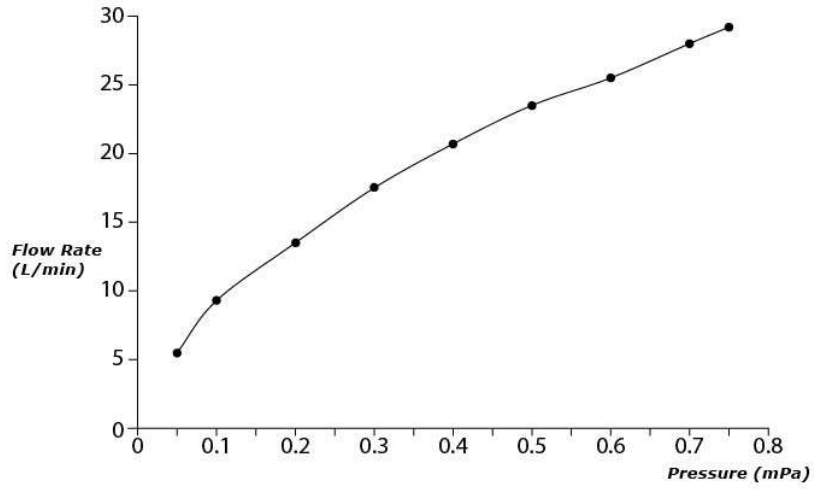

Flow Rate

TBG07306A /
TBN01105B

SPOUT