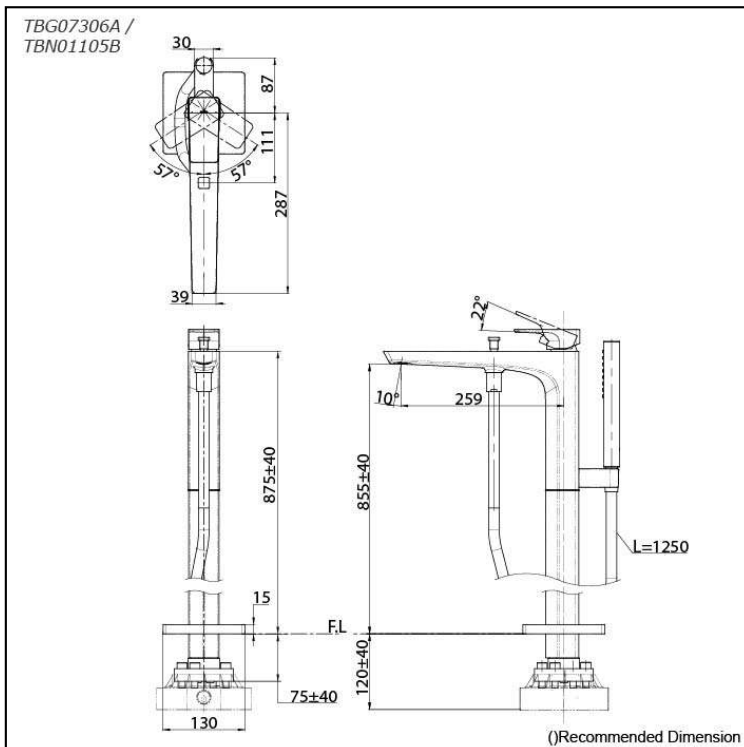

### Specifications

Finish: Chrome  
Material: Brass  
Water Pressure: 0.05MPa~1.0MPa

### Parts description

- **TBG07306A**  
Floor-standing Bath & Shower Set
- **TBN01105B**  
Floor-standing Bath Filler Base

## Flow Rate

TBG07306A /  
TBN01105B

SPOUT

TBG07306A /  
TBN01105B

SHOWER