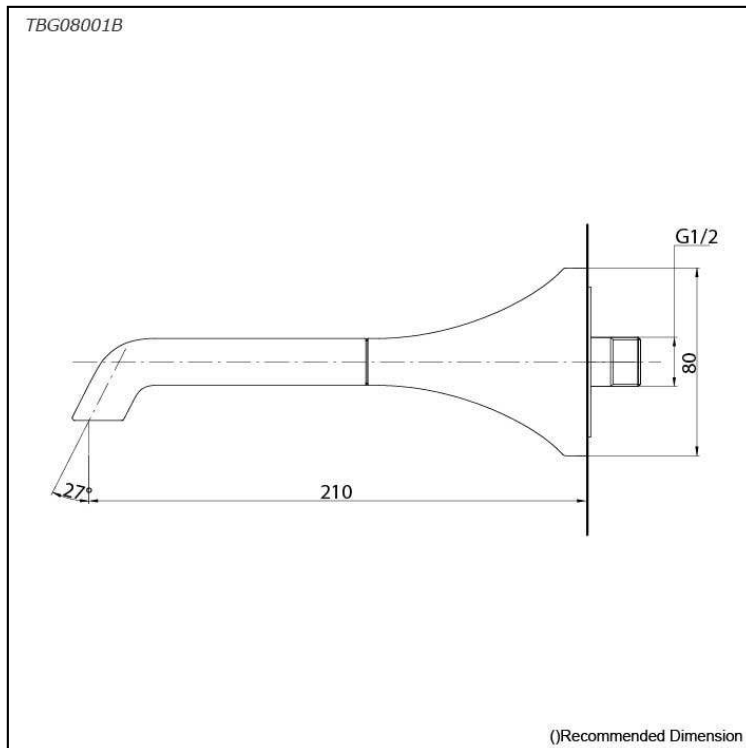

### Specifications

Finish: Chrome  
Material: Brass  
Water Pressure: 0.05MPa~1.0MPa

### Parts description

- **TBG08001B**  
Bath Spout