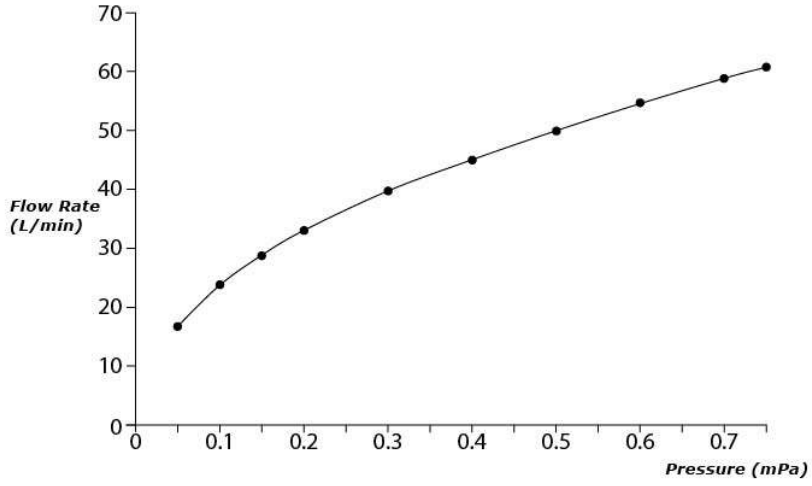

Specifications

Finish: Chrome
Material: Brass
Water Pressure: 0.05Mpa~1.0Mpa

Parts description

- **TBG08202A**
Bath & Shower Set
(4-Holes)

Flow Rate

TBG08202A

SPOUT

Flow Rate