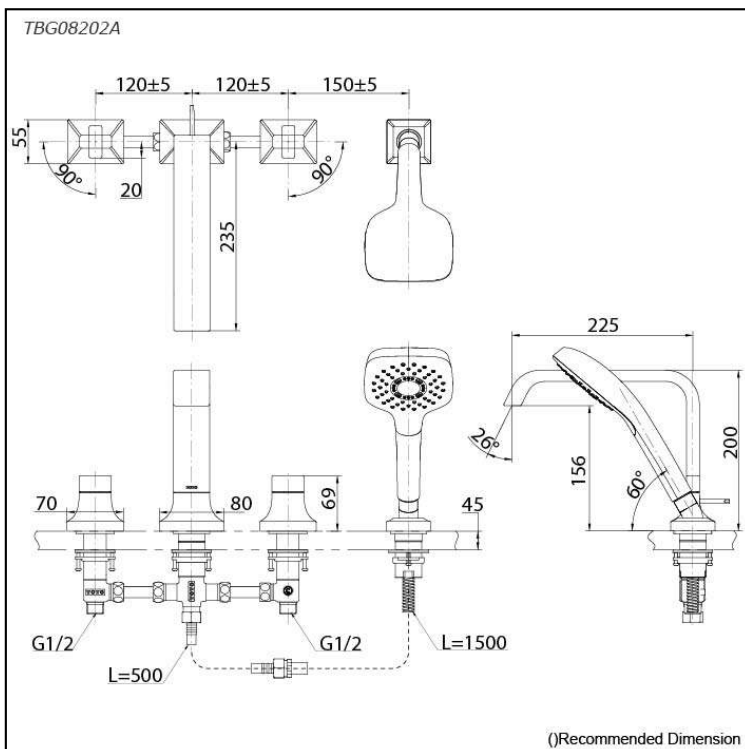

GC Series
Bath & Shower Set
(4-Holes)

Features

- Breadth and symbolism of classic design in a contemporary form
- Elegant design that stood the test of time while transitioning to a modern design that reflects the present day
- Easy Installation and Usage
- 1 mode function hand shower (COMFORT WAVE)

Specifications

Finish: Chrome
Material: Brass
Water Pressure: 0.05Mpa~1.0Mpa

Parts description

- **TBG08202A**
Bath & Shower Set
(4-Holes)

Flow Rate

TBG08202A

SPOUT

Flow Rate

TBG08202A

SHOWER