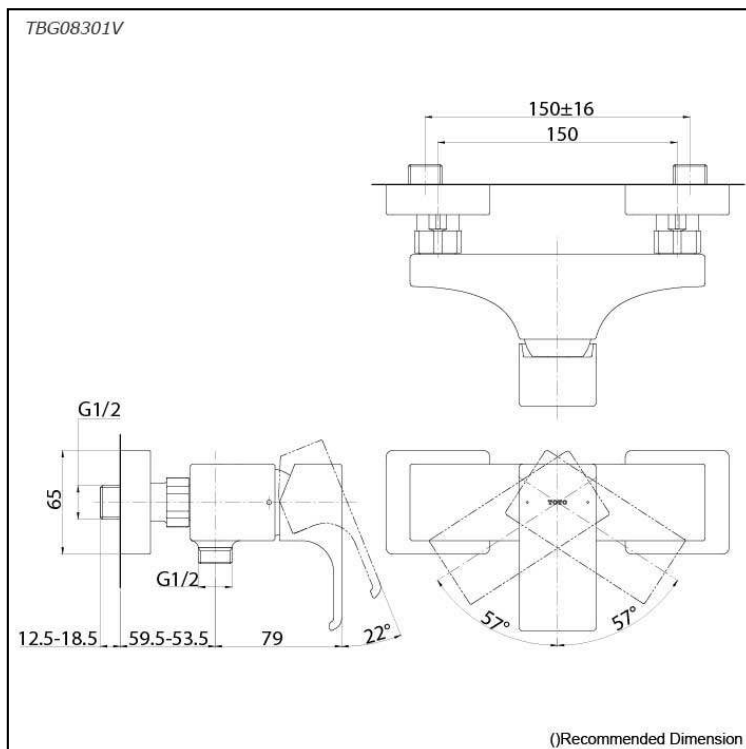

GC Series
Exposed Single Lever Shower Mixer

Features

- Breadth and symbolism of classic design in a contemporary form
- Elegant design that stood the test of time while transitioning to a modern design that reflects the present day
- Easy Installation and Usage
- Long lasting, COMFORT GLIDE mechanism for a smooth operation

Specifications

Finish: Chrome
Material: Brass
Water Pressure: 0.05MPa~1.0MPa

Parts description

- **TBG08301V**
Exposed Single Lever Shower Mixer

Flow Rate

TBG08301V