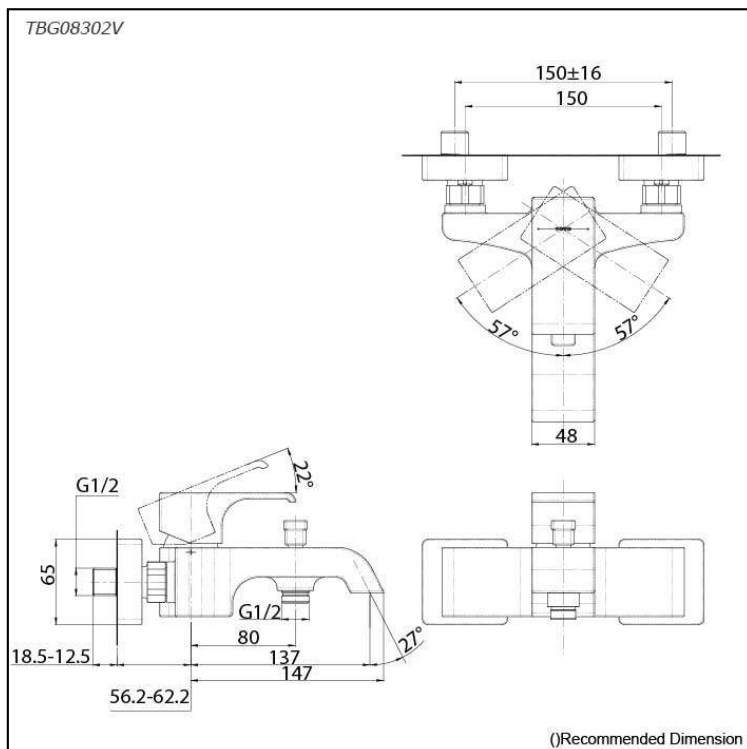

### Specifications

Finish: Chrome  
Material: Brass  
Water Pressure: 0.05MPa~1.0MPa

### Parts description

- **TBG08302V**  
Exposed Single Lever Bath & Shower Mixer