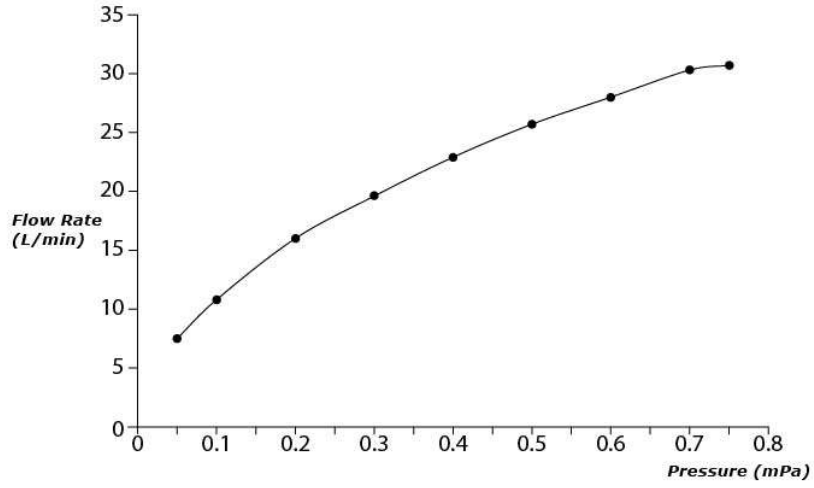

Specifications

Finish: Chrome
Material: Brass
Water Pressure: 0.05Mpa~1.0Mpa

Parts description

- **TBG08305A**
Bath & Shower Set
(3-Holes)

Flow Rate

TBG08305A

SPOUT

TBG08305A