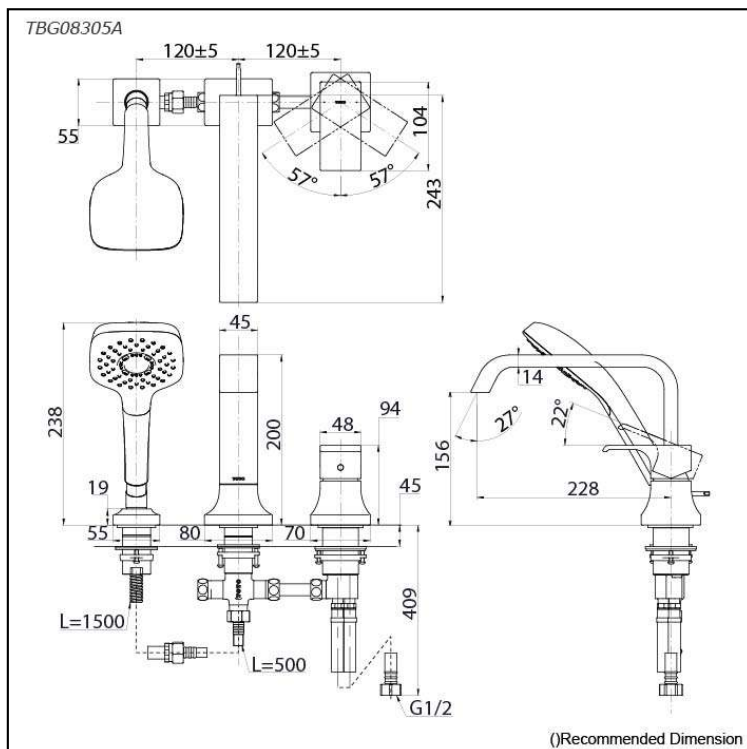

GC Series
Bath & Shower Set
(3-Holes)

Features

- Breadth and symbolism of classic design in a contemporary form
- Elegant design that stood the test of time while transitioning to a modern design that reflects the present day
- Easy Installation and Usage
- Long lasting, COMFORT GLIDE mechanism for a smooth operation
- 1 mode function hand shower (COMFORT WAVE)

Specifications

Finish: Chrome
Material: Brass
Water Pressure: 0.05Mpa~1.0Mpa

Parts description

- **TBG08305A**
Bath & Shower Set
(3-Holes)

Flow Rate

TBG08305A

SPOUT

TBG08305A

SHOWER