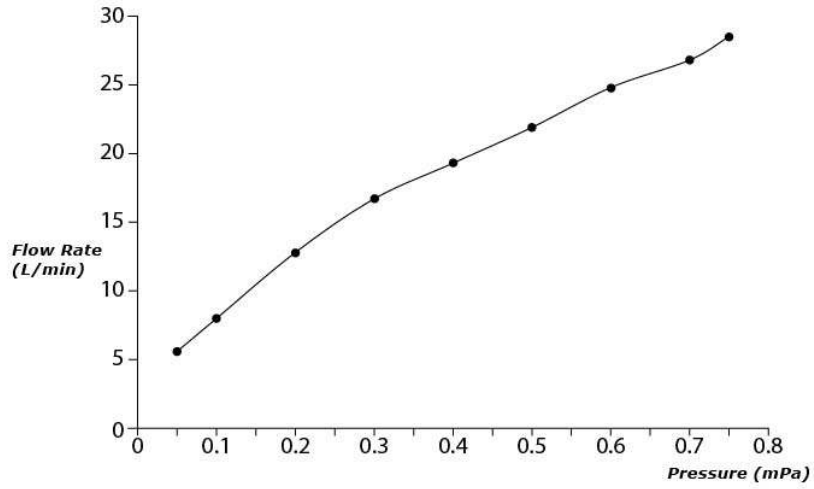

Flow Rate

TBG08306A /
TBN01105B

SPOUT