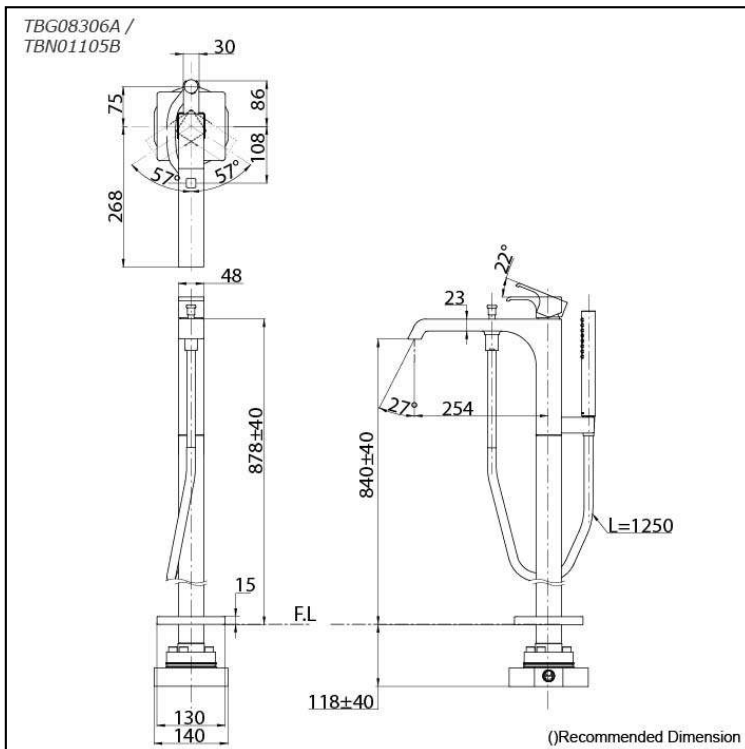

GC Series
Floor Standing Bath & Shower Set

Features

- Breadth and symbolism of classic design in a contemporary form
- Elegant design that stood the test of time while transitioning to a modern design that reflects the present day
- High corrosion resistance plating
- Easy Installation and Usage
- Long lasting COMFORT GLIDE mechanism for a smooth operation

Specifications

Finish: Chrome
Material: Brass
Water Pressure: 0.05MPa~1.0MPa

Parts description

- **TBG08306A**
Floor-standing Bath & Shower Set
- **TBN01105B**
Floor-standing Bath Filler Base

Flow Rate

TBG08306A /
TBN01105B

SPOUT

TBG08306A /
TBN01105B

SHOWER