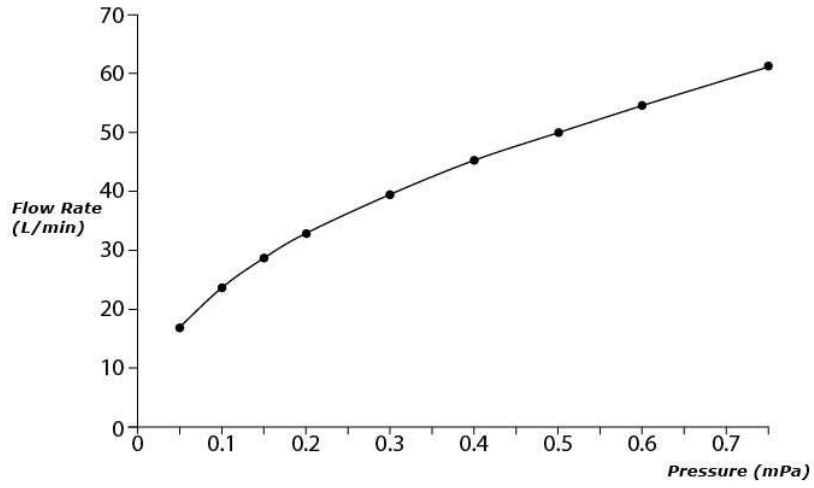

GM Series
Bath & Shower Set
(4-Holes)

Features

- Bold parallel arches and reflective curves in an assertive design
- A majestic dignity of outstanding architecture - the arch of its spout and columnar body imposing a further accentuated presence that highlights its edges
- Easy Installation and Usage
- 1 mode function hand shower (COMFORT WAVE)

Specifications

Finish: Chrome
Material: Brass
Water Pressure: 0.05Mpa~1.0Mpa

Parts description

- **TBG09202A**
Bath & Shower Set
(4-Holes)

Flow Rate

TBG09202A

SPOUT

Flow Rate