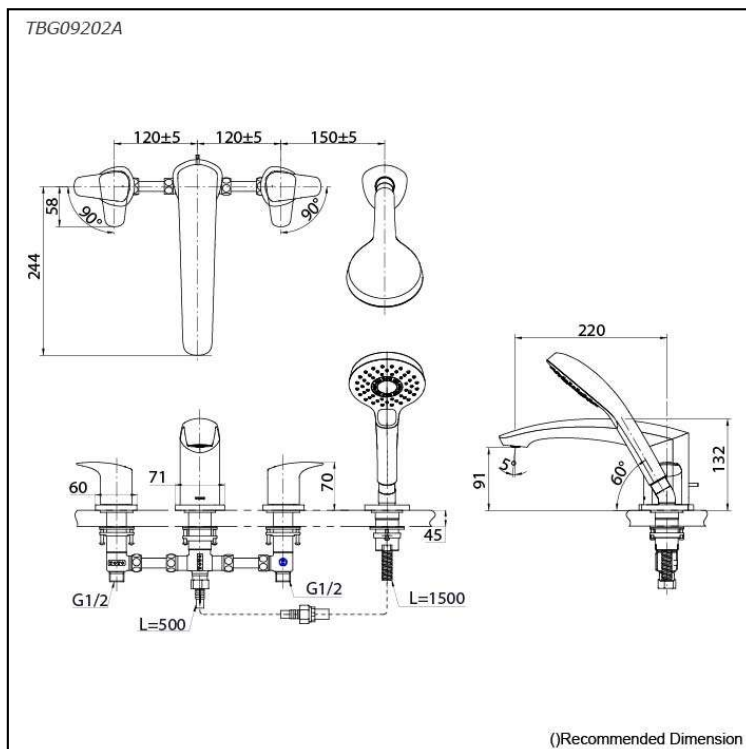

GM Series
Bath & Shower Set
(4-Holes)

Features

- Bold parallel arches and reflective curves in an assertive design
- A majestic dignity of outstanding architecture - the arch of its spout and columnar body imposing a further accentuated presence that highlights its edges
- Easy Installation and Usage
- 1 mode function hand shower (COMFORT WAVE)

Specifications

Finish: Chrome
Material: Brass
Water Pressure: 0.05Mpa~1.0Mpa

Parts description

- **TBG09202A**
Bath & Shower Set
(4-Holes)

Flow Rate

TBG09202A

SPOUT

Flow Rate

TBG09202A

SHOWER