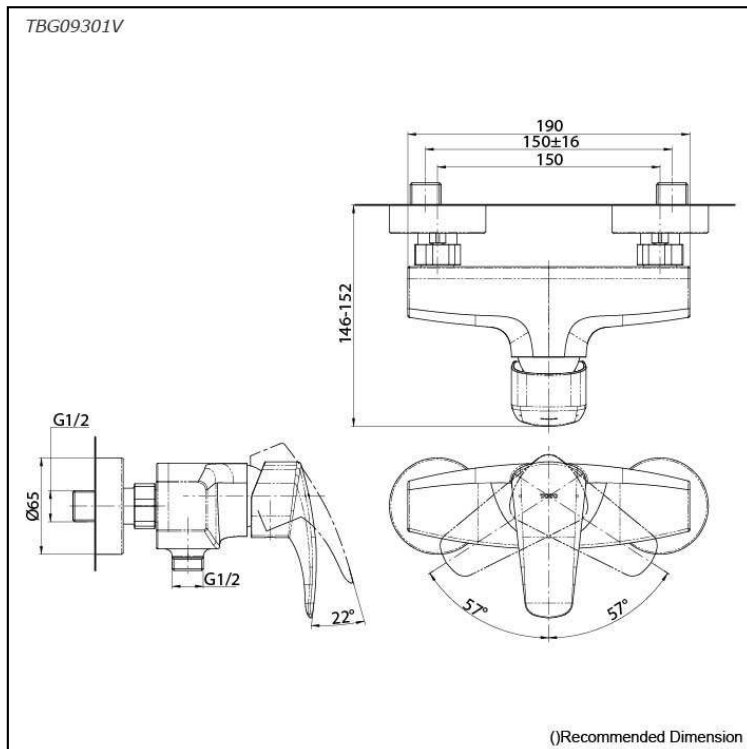

### Specifications

Finish: Chrome  
Material: Brass  
Water Pressure: 0.05MPa~1.0MPa

### Parts description

- **TBG09301V**  
Exposed Single Lever Shower Mixer