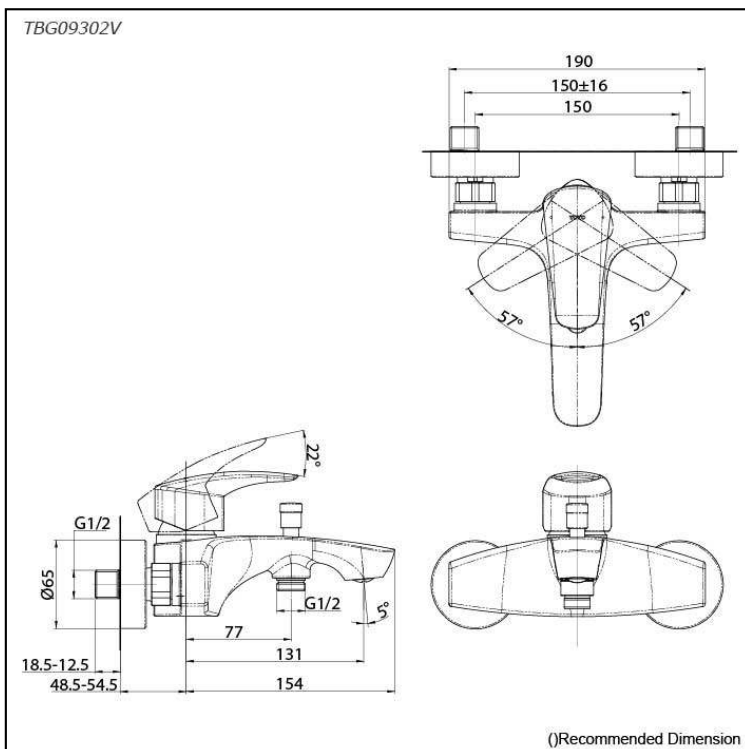

### Specifications

Finish: Chrome  
Material: Brass  
Water Pressure: 0.05MPa~1.0MPa

### Parts description

- **TBG09302V**  
Exposed Single Lever Bath & Shower Mixer