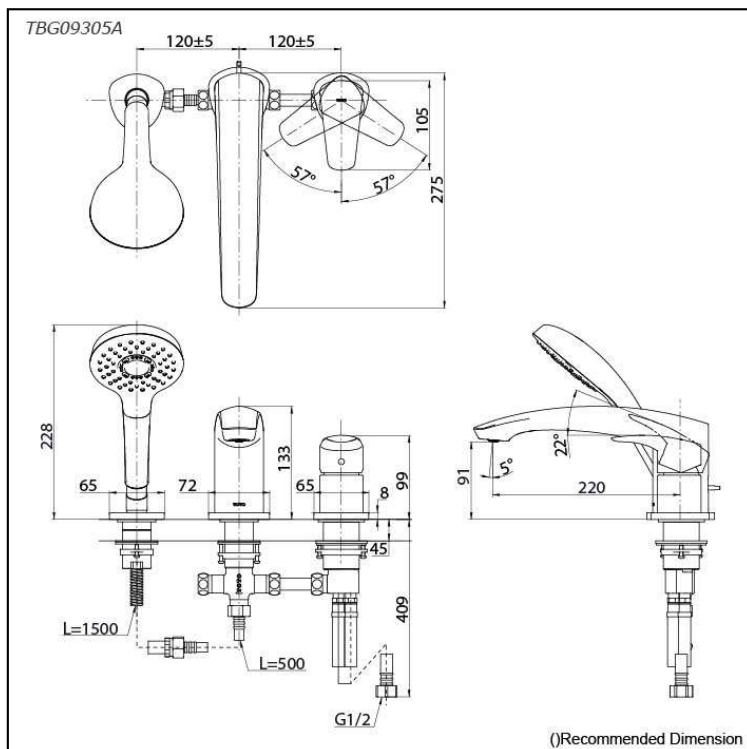

### Specifications

Finish: Chrome  
Material: Brass  
Water Pressure: 0.05Mpa~1.0Mpa

### Parts description

- **TBG09305A**  
Bath & Shower Set  
(3-Holes)

### Flow Rate

TBG09305A

SPOUT

TBG09305A

SHOWER