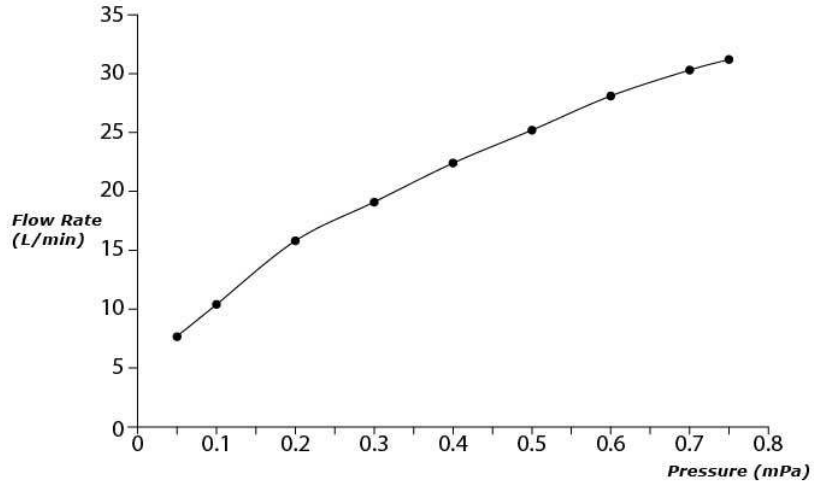

Flow Rate

TBG09305A

SPOUT