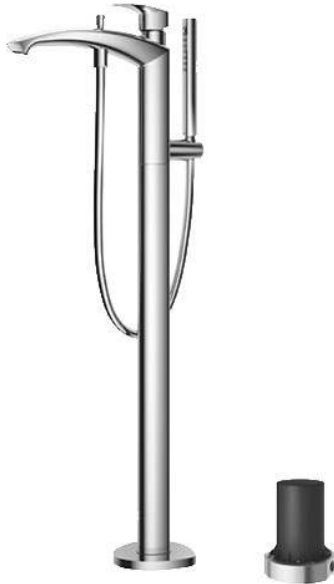

GM Series  
Floor Standing Bath & Shower Set

### Features

- Bold parallel arches and reflective curves in an assertive design
- A majestic dignity of outstanding architecture - the arch of its spout and columnar body imposing a further accentuated presence that highlights its edges
- High corrosion resistance plating
- Easy Installation and Usage
- Long lasting COMFORT GLIDE mechanism for a smooth operation

### Specifications

Finish: Chrome  
Material: Brass  
Water Pressure: 0.05MPa~1.0MPa

### Parts description

- **TBG09306A**  
Floor-standing Bath & Shower Set
- **TBN01105B**  
Floor-standing Bath Filler Base