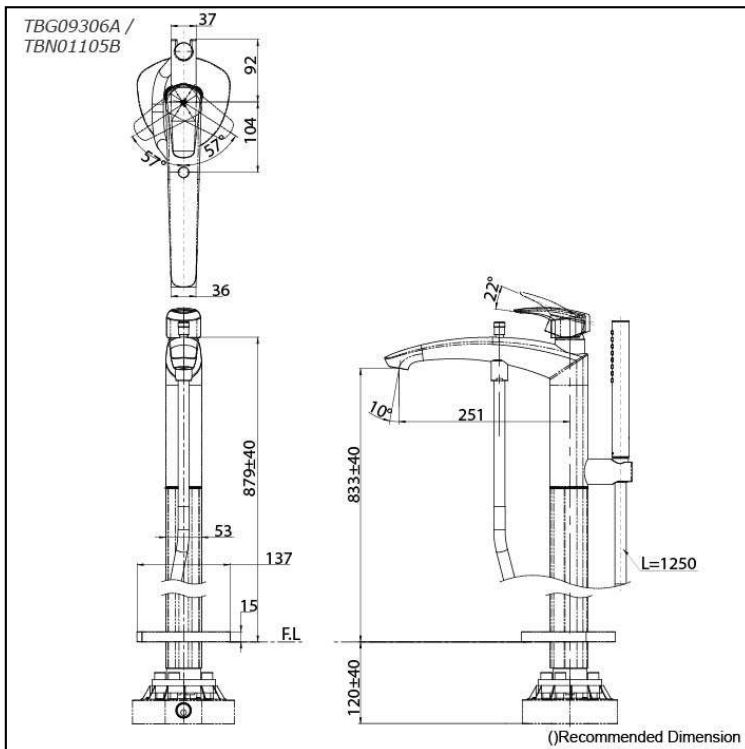

### Specifications

Finish: Chrome  
Material: Brass  
Water Pressure: 0.05MPa~1.0MPa

### Parts description

- **TBG09306A**  
Floor-standing Bath & Shower Set
- **TBN01105B**  
Floor-standing Bath Filler Base

## Flow Rate

TBG09306A /  
TBN01105B

SPOUT

TBG09306A /  
TBN01105B

SHOWER