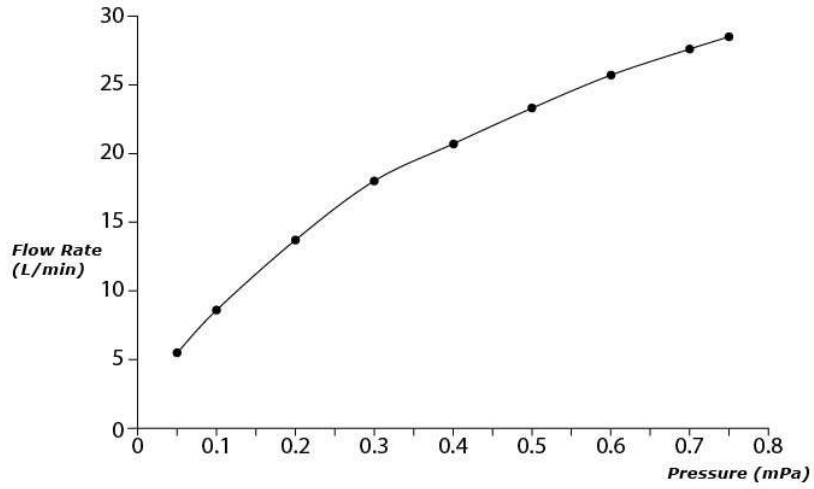

### Specifications

Finish: Chrome  
Material: Brass  
Water Pressure: 0.05MPa~1.0MPa

### Parts description

- **TBG09306A**  
Floor-standing Bath & Shower Set
- **TBN01105B**  
Floor-standing Bath Filler Base

## Flow Rate

TBG09306A /  
TBN01105B

SPOUT

TBG09306A /  
TBN01105B

SHOWER