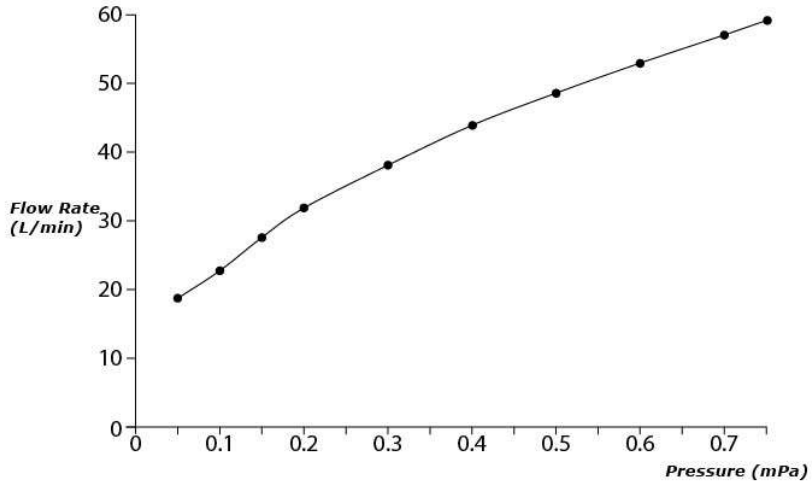

GB Series
Bath & Shower Set
(4-Holes)

Features

- Stately squareness and beveled edges imbue a space with dignity
- Gently beveled with balanced highlights accentuate the shape of the gradually narrowing spout
- Easy Installation and Usage
- 1 mode function hand shower (COMFORT WAVE)

Specifications

Finish: Chrome
Material: Brass
Water Pressure: 0.05Mpa~1.0Mpa

Parts description

- **TBG10202A**
Bath & Shower Set
(4-Holes)

Flow Rate

TBG10202A

SPOUT

Flow Rate