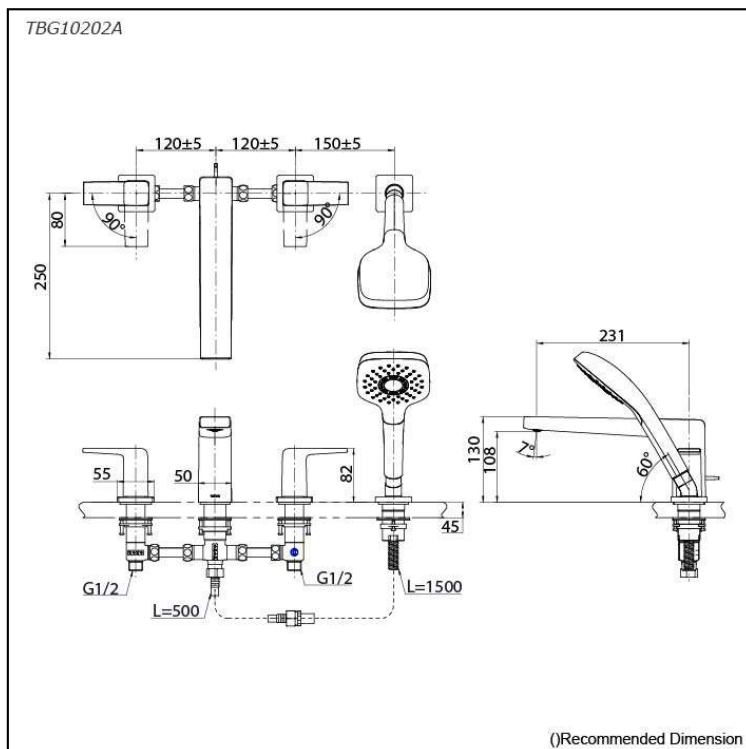

GB Series
Bath & Shower Set
(4-Holes)

Features

- Stately squareness and beveled edges imbue a space with dignity
- Gently beveled with balanced highlights accentuate the shape of the gradually narrowing spout
- Easy Installation and Usage
- 1 mode function hand shower (COMFORT WAVE)

Specifications

Finish: Chrome
Material: Brass
Water Pressure: 0.05Mpa~1.0Mpa

Parts description

- **TBG10202A**
Bath & Shower Set
(4-Holes)

Flow Rate

TBG10202A

SPOUT

Flow Rate

TBG10202A

SHOWER