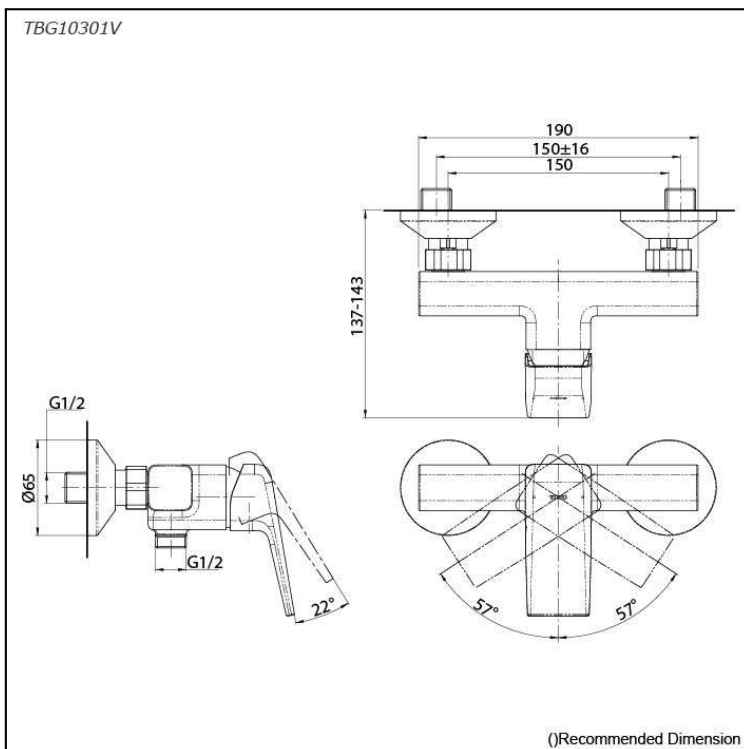

### Features

- Stately squareness and beveled edges imbue a space with dignity
- Gently beveled with balanced highlights accentuate the shape of the gradually narrowing spout
- Easy Installation and Usage
- Long lasting, COMFORT GLIDE mechanism for a smooth operation

### Specifications

Finish: Chrome  
Material: Brass  
Water Pressure: 0.05MPa~1.0MPa

### Parts description

- **TBG10301V**  
Exposed Single Lever Shower Mixer