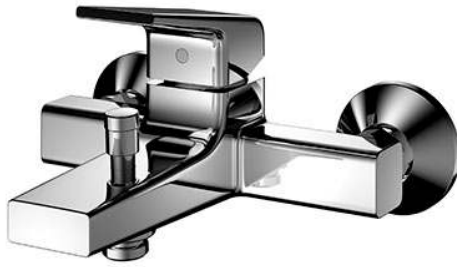

GB Series
Exposed Single Lever Bath &
Shower Mixer

Features

- Stately squareness and beveled edges imbue a space with dignity
- Gently beveled with balanced highlights accentuate the shape of the gradually narrowing spout
- Easy Installation and Usage
- Long lasting, COMFORT GLIDE mechanism for a smooth operation

Specifications

Finish: Chrome
Material: Brass
Water Pressure: 0.05MPa~1.0MPa

Parts description

- **TBG10302V_V1**
Exposed Single Lever Bath & Shower Mixer

Flow Rate

TBG10302V_V1