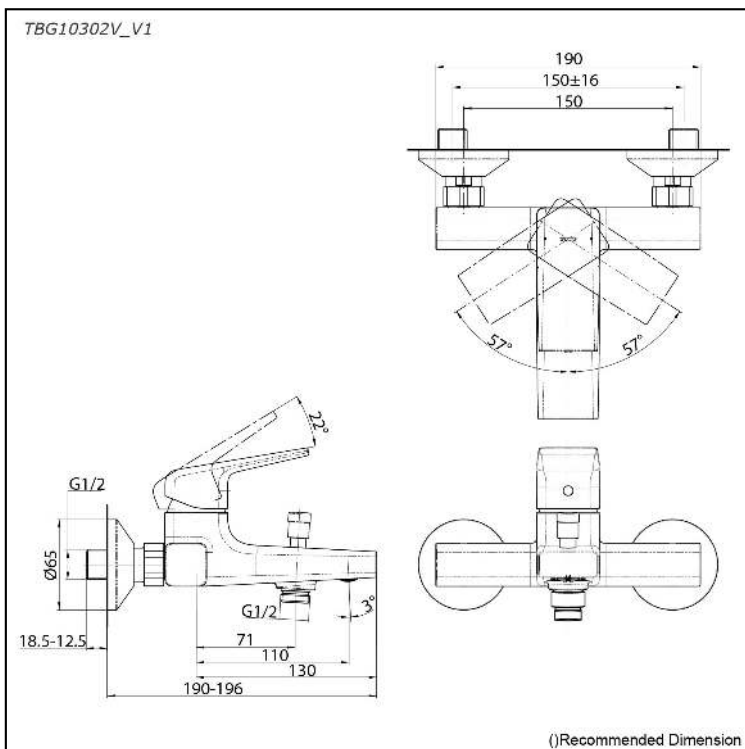

GB Series
Exposed Single Lever Bath &
Shower Mixer

Features

- Stately squareness and beveled edges imbue a space with dignity
- Gently beveled with balanced highlights accentuate the shape of the gradually narrowing spout
- Easy Installation and Usage
- Long lasting, COMFORT GLIDE mechanism for a smooth operation

Specifications

Finish: Chrome
Material: Brass
Water Pressure: 0.05MPa~1.0MPa

Parts description

- **TBG10302V_V1**
Exposed Single Lever Bath & Shower Mixer

Flow Rate

TBG10302V_V1