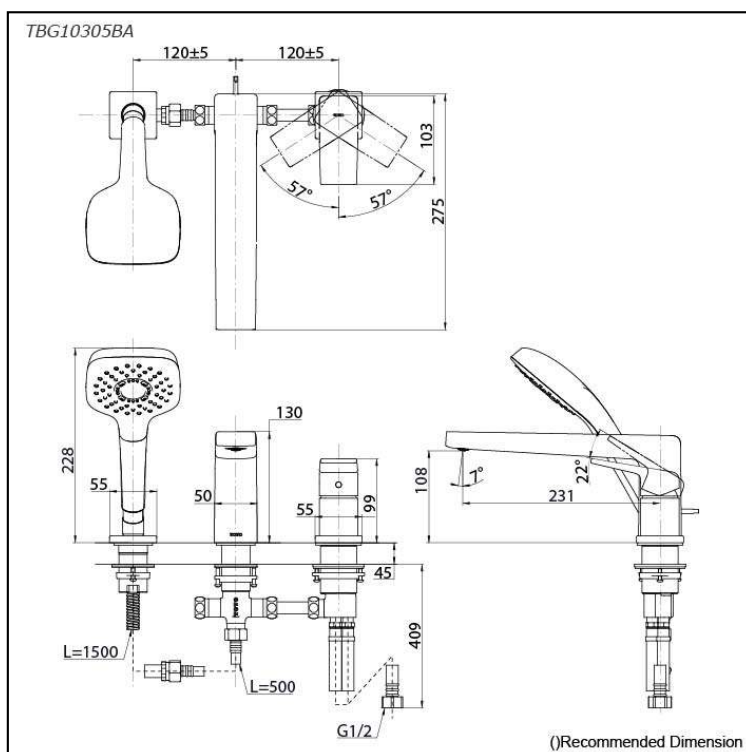

GB Series
Bath & Shower Set
(3-Holes)

Features

- Stately squareness and beveled edges imbue a space with dignity
- Gently beveled with balanced highlights accentuate the shape of the gradually narrowing spout
- Easy Installation and Usage
- Long lasting, COMFORT GLIDE mechanism for a smooth operation
- 1 mode function hand shower (COMFORT WAVE)

Specifications

Finish: Chrome
Material: Brass
Water Pressure: 0.05Mpa~1.0Mpa

Parts description

- **TBG10305BA**
Bath & Shower Set
(3-Holes)

Flow Rate